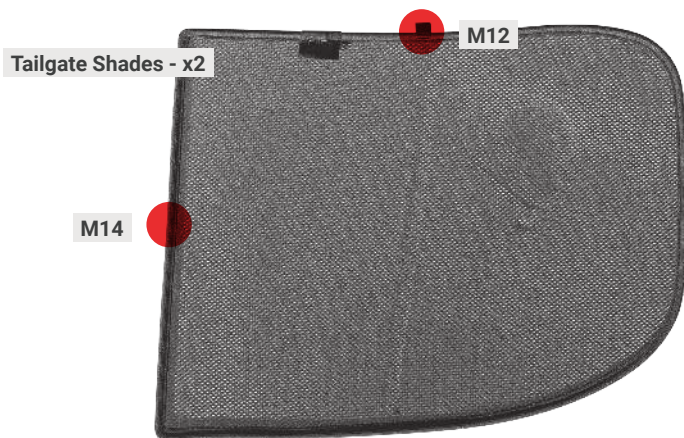

KIA SPORTAGE | 5-DOOR KIA-SPOR-5-E

Included Components:

Side Window Shades

Load Area Shades

M01

M02

M03

M04

CLEANER

TRIM TOOL - x1

KIA SPORTAGE | 5-DOOR

KIA-SPOR-5-E

Side Windows

CLIP PLACEMENT

Side Window Shades - x2

M11 - x4

M13 - x2

TRIM TOOL

KIA SPORTAGE | 5-DOOR

KIA-SPOR-5-E

Tailgate Window

CLIP PLACEMENT

M14 - x2

M12 - x1