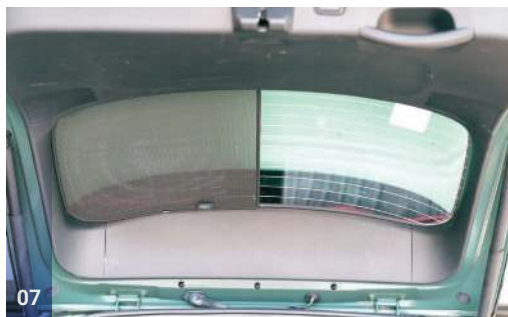

M13 - x2

TRIM TOOL

KIA SPORTAGE | 5-DOOR

KIA-SPOR-5-E

Tailgate Window

CLIP PLACEMENT

M14 - x2

M12 - x1