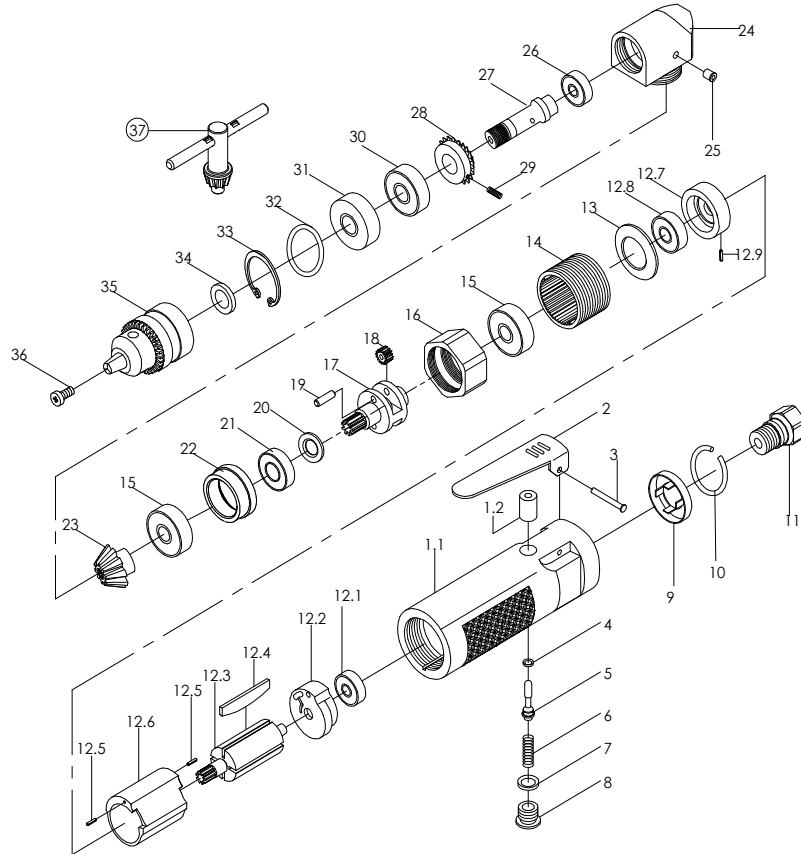

HY236 HEAVY DUTY 3/8"IN-LINE AIR DRILL

NO	PART NO	DESCRIPTION	Q'TY	ECN	NO	PART NO	DESCRIPTION	Q'TY	ECN
1	09015205	Housing Assembly	1		14	20029099	Gear Ring	1	
1.1	25017534	Housing	(N/A)1		15	61001999	Bearing	2	
1.2	23010799	Valve Bushing	(N/A)1		16	20029222	Hex Nut	1	
2	20028224	Trigger	1		17	20029199	Gear Seat	1	
3	20010224	Pin	1		18	20025799	Gear	2	
4	60002830	O-Ring	1		19	20014599	Pin	2	
5	20020710	Valve Stem	1		20	20029399	Washer	1	
6	20028710	Spring	1		21	61000799	Bearing	1	
7	60001030	O-Ring	1		22	20029410	Bushing	1	
8	23010699	Valve Plug	1		23	20029599	Gear	1	
9	20028310	Muffle Cover	1		24	25015534	Angle Head	1	
10	62200510	Retaining Ring	1		25	20018921	Grease Cap	1	
11	20028410	Air Inlet	1		26	61004899	Bearing	1	
12	02011901	Cylinder Assembly	1		27	20029699	Work Spindle	1	
12.1	61000999	Bearing	1		28	20029799	Gear	1	
12.2	27012999	End Plate	1		29	63201010	Screw	1	
12.3	20028999	Rotor	1		30	61001199	Bearing	1	
12.4	30010330	Rotor Blade	4		31	20029810	Bushing	1	
12.5	68002110	Pin	2		32	66200410	Washer	1	
12.6	27014810	Cylinder	1		33	62000110	C-Ring	1	
12.7	27013099	Front Plate	1		34	20029999	Washer	1	
12.8	61000799	Bearing	1		35	56300130	Chuck	1	
12.9	68002010	Pin	1		36	63001121	Chuck Screw	1	
13	66000210	Washer	1		37	50200199	Key	1	