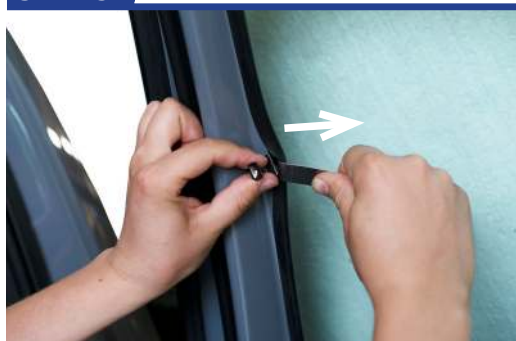

STEP 4

STEP 5

STEP 6

Repeat Steps 3 & 4 for the other M11 clip

Installation

VW ID4 5DR
VW-ID4-5-A

Side Shade Installation

STEP 7