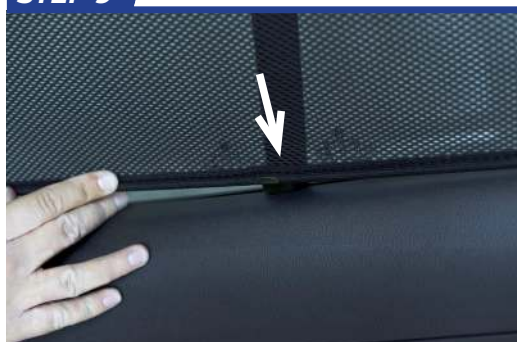

Installation

VW ID4 5DR
VW-ID4-5-A

Side Shade Installation

STEP 7

STEP 8

STEP 9

STEP 10

STEP 11

STEP 12

Repeat this whole process for the other side