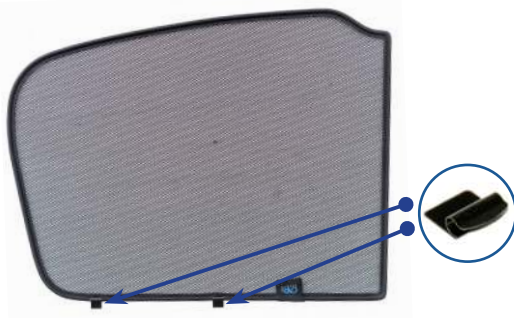

Installation

VW ID4 5DR
VW-ID4-5-A

Components Needed

Tailgate Shade Installation

STEP 1