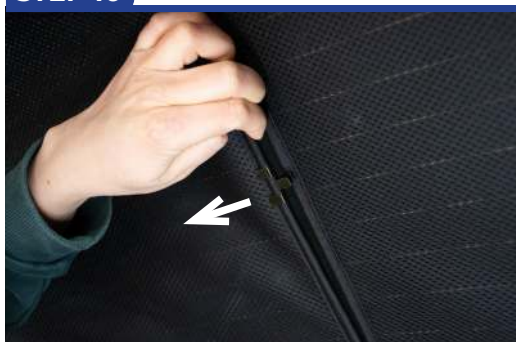

Installation

VW ID4 5DR

VW-ID4-5-A

Tailgate Shade Installation

STEP 7

STEP 8

Repeat this whole process for the other side

STEP 9

STEP 10

STEP 11

STEP 12