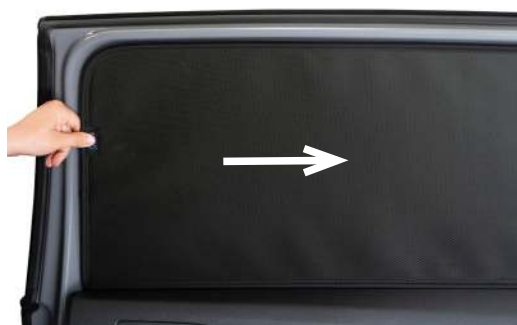

Installation

VW GOLF ESTATE 5DR

VW-GOLF-E-H

Side Shade Installation

STEP 7

STEP 8

STEP 9

STEP 10

STEP 11

STEP 12

Repeat this whole process for the other side.