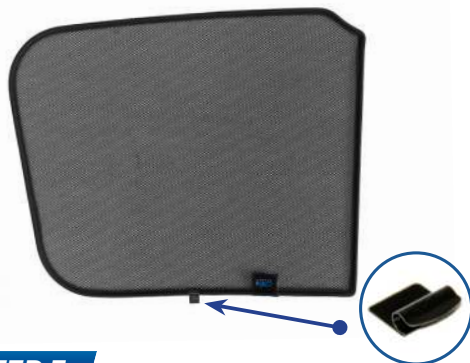

Installation

VW GOLF ESTATE 5DR
VW-GOLF-E-H

Components Needed

Tailgate Shade Installation

STEP 1