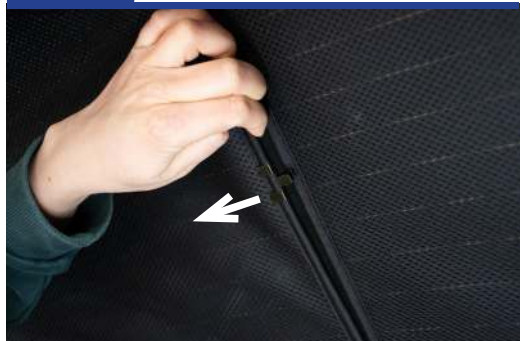

VW GOLF ESTATE 5DR
VW-GOLF-E-H

Tailgate Shade Installation

STEP 7

STEP 8

Repeat this whole process for the other side.

STEP 9

STEP 10

STEP 11