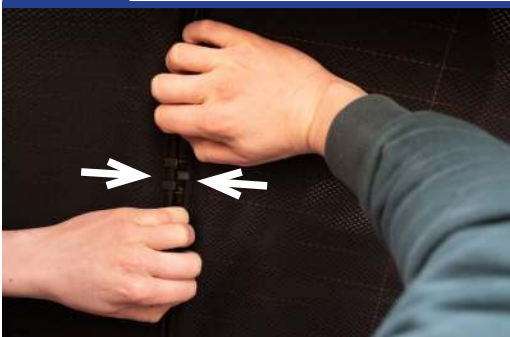

VW GOLF ESTATE 5DR
VW-GOLF-E-H

Tailgate Shade Installation

STEP 7

STEP 8

Repeat this whole process for the other side.

STEP 9

STEP 10

STEP 11