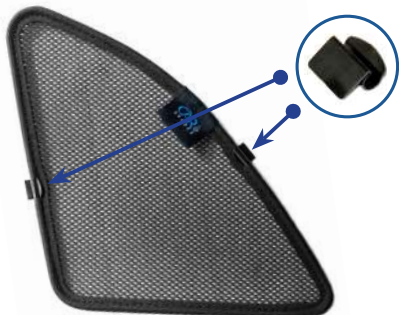

STEP 6

Installation

SKODA SCALA 5DR
SKO-SCAL-5-A

Side Shade Installation

STEP 7

STEP 8

STEP 9

STEP 10

Repeat this whole process for the other side.

Installation

SKODA SCALA 5DR
SKO-SCAL-5-A

Components Needed

Port Shades

CL-M02 x 4

Port Shade Installation

STEP 1