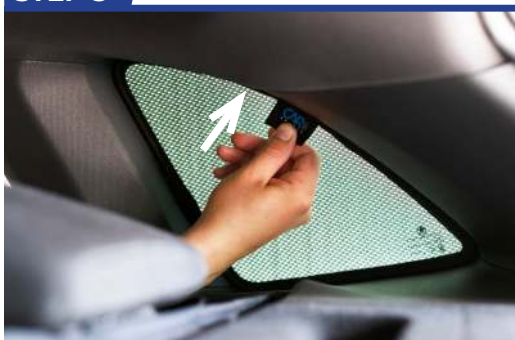

Repeat this whole process for the other side.

Installation

SKODA SCALA 5DR
SKO-SCAL-5-A

Components Needed

Port Shades

CL-M02 x 4

Port Shade Installation

STEP 1

STEP 2

STEP 3

STEP 4

STEP 5

STEP 6

Repeat this whole process for the other side.

Installation

SKODA SCALA 5DR
SKO-SCAL-5-A