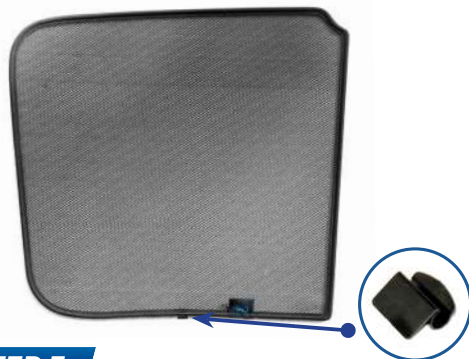

Components Needed

Tailgate Shades

CL-M02 x 2

CL-M14 x 1

Tailgate Shade Installation

STEP 1

STEP 2

STEP 3