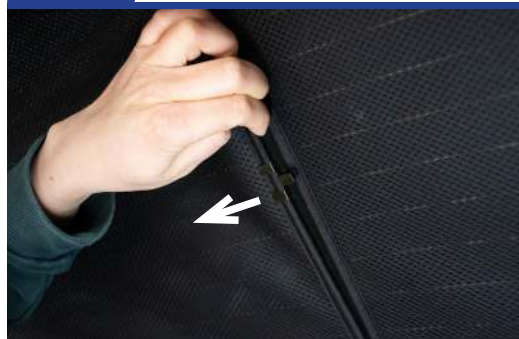

Installation

SKODA SCALA 5DR
SKO-SCAL-5-A

Tailgate Shade Installation

STEP 7

Repeat this whole process for the other side.

STEP 8

STEP 9

STEP 10

STEP 11