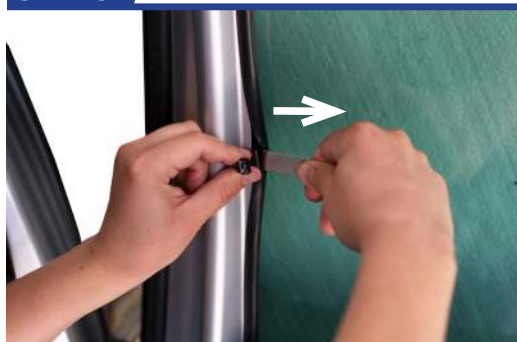

CL-T01 x 1

Side Shade Installation

STEP 1

STEP 2

STEP 3

STEP 4

STEP 5

Repeat steps 3 & 4 for the second M11 Clip