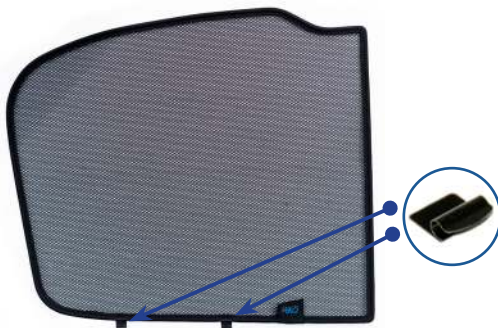

Installation

SEAT LEON ESTATE
SEA-LEON-E-E

Components Needed

Tailgate Shade Installation

STEP 1