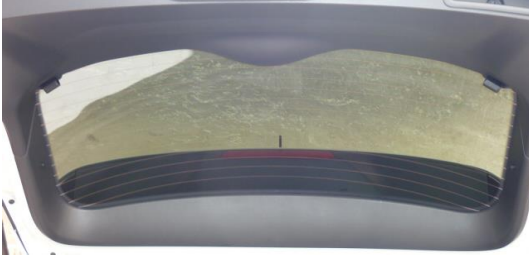

Side Shade Installation

Installation

NISSAN QASHQAI 5DR
NIS-QASH-5-BX

Port Shade Installation

Installation

NISSAN QASHQAI 5DR
NIS-QASH-5-BX

Tailgate Shade Installation

Installation