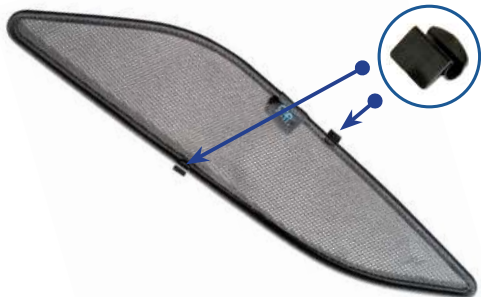

Side Shade Installation

STEP 7

View from the other side. Ensure clips sit between seals

STEP 8

STEP 9

STEP 10

STEP 11

Repeat this whole process for the other side.

Installation

MERCEDES-BENZ GLE 5DR
MB-GLE-5-B

Components Needed

Port Shades

CL-M02 x 4

Port Shade Installation

STEP 1

STEP 2