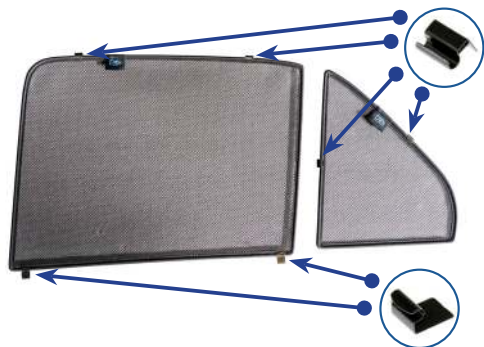

Side Shade Installation

STEP 1