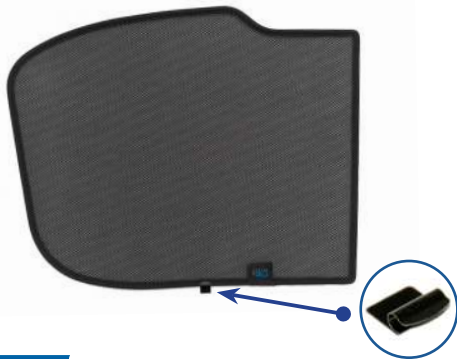

Installation

MERCEDES BENZ GLA 5DR
MB-GLA-5-B

Components Needed

Tailgate Shades

CL-M12 x 2

CL-M14 x 1

Tailgate Shade Installation

STEP 1