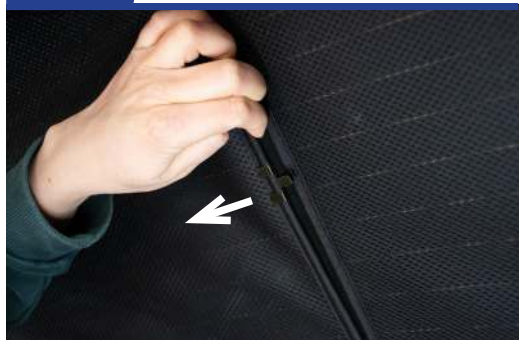

Installation

RANGE ROVER EVOQUE 5 DOOR
LRO-EV-5-B

Tailgate Shade Installation

STEP 7

Repeat this whole process for the other side.

STEP 8

STEP 9

STEP 10

STEP 11