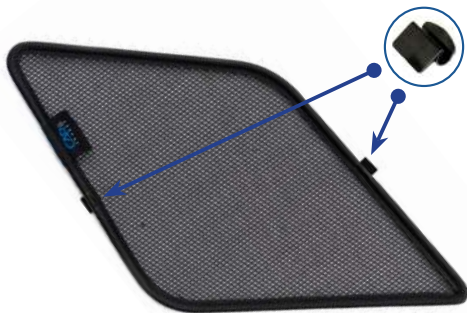

STEP 6

Installation

RANGE ROVER EVOQUE 5 DOOR
LRO-EV-5-B

Side Shade Installation

STEP 7

STEP 8

STEP 9

Repeat this whole process for the other side.

Installation

RANGE ROVER EVOQUE 5 DOOR
LRO-EV-5-B

Components Needed

Port Shades

CL-M02 x 4

Port Shade Installation

STEP 1

STEP 2