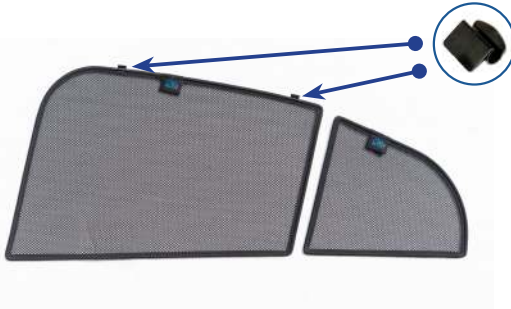

Side Shade Installation

STEP 1