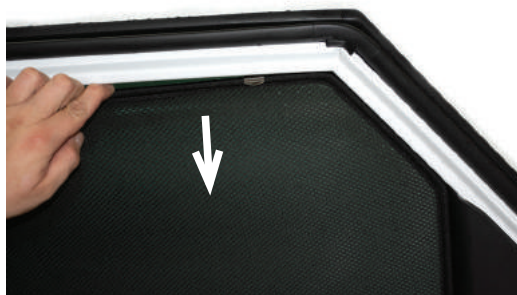

Installation

HYUNDAI TUCSON 5DR
HYU-TUCS-5-D-18

Components Needed

Side Shade Installation

STEP 1

STEP 2

STEP 3

STEP 4

STEP 5

STEP 6