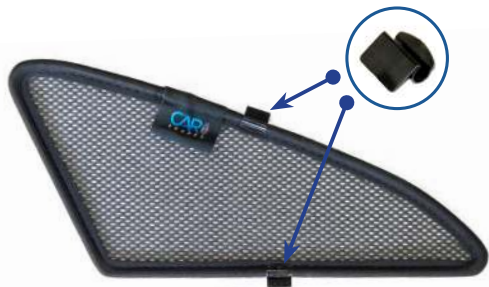

STEP 10

STEP 11

STEP 12

Repeat this whole process for the other side.

Installation

CITROEN C4 5DR
CIT-C4-5-C

Components Needed

Port Shades

CL-M02 x 4

Port Shade Installation

STEP 1

STEP 2

STEP 3

STEP 4

STEP 5

STEP 6