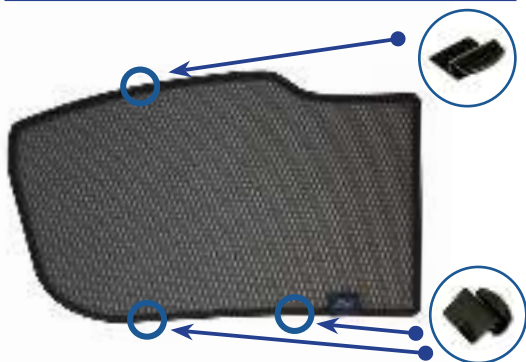

Installation

CITROEN C3 AIRCROSS 5DR
CIT-C3AC-5-A

Components Needed

Tailgate Shade Installation

STEP 1