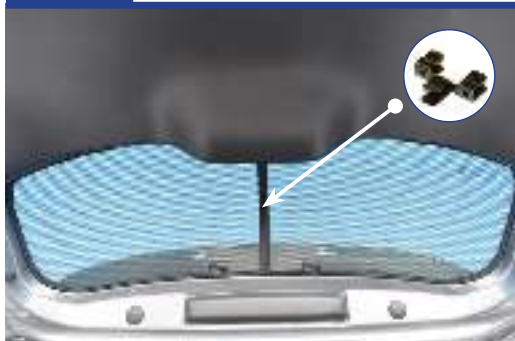

CL-M14 x 1

Tailgate Shade Installation

STEP 1

STEP 2

STEP 3

STEP 4

STEP 5

STEP 6

Installation

CITROEN C3 AIRCROSS 5DR
CIT-C3AC-5-A

Tailgate Shade Installation

STEP 7

Repeat this whole process for the other side.

STEP 8

STEP 9

STEP 10