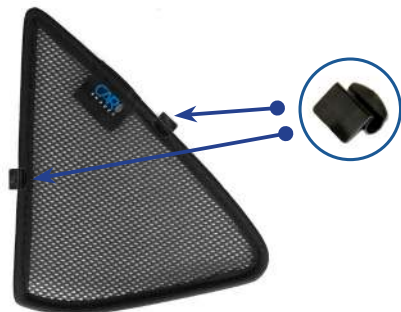

Installation

BMW X6 5DR
BMW-X6-5-B

Components Needed

Port Shade Installation

STEP 1