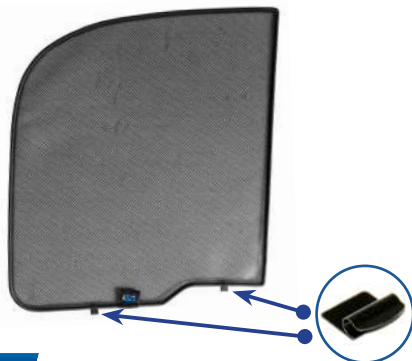

Installation

BMW X6 5DR
BMW-X6-5-B

Components Needed

Tailgate Shade Installation

STEP 1