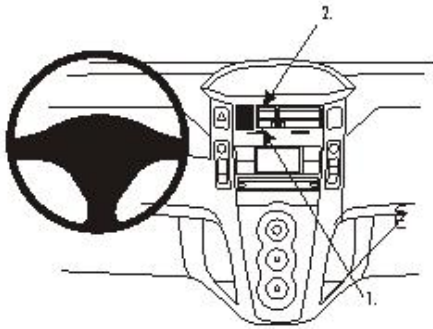

Product 853741

853741 ProClip

The ProClip is a mounting bracket for the vehicle's dashboard. Onto the ProClip you can install e.g. a holder for your mobile phone or PDA or a handsfree set etc. Safe and convenient -always within easy reach. The ProClip is car specific and easy to install. The installation is quick, no special tools or dismantle of the dashboard is required and it will not damage the interior of the vehicle. Made in black ABS plastic. Comes with detailed instructions.

Please read all of the instructions and look at the pictures before attaching the ProClip.

1. Peel off the cover of the adhesive tape on the ProClip. Place the angled edge on the lower part of the ProClip in the lower edge of the air vent.