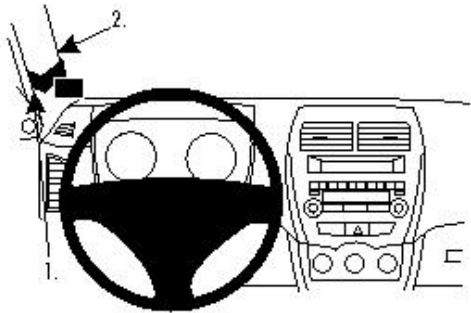

Product 804529

804529 ProClip

Left mount

The ProClip is a mounting bracket for the vehicle's dashboard. Onto the ProClip you can install e.g. a holder for your mobile phone or PDA or a handsfree set etc. Safe and convenient -always within easy reach. The ProClip is car specific and easy to install. The installation is quick, no special tools or dismantle of the dashboard is required and it will not damage the interior of the vehicle. Made in black ABS plastic. Comes with detailed instructions.

INSTALLATION INSTRUCTIONS

1.

2.

3.

4.

Please read all of the instructions and look at the pictures before attaching the ProClip.

1. Use the enclosed alcohol pad to clean the area where the ProClip is to be installed. Peel off the adhesive tape cover on the ProClip. Pull out the rubber sealant on the A-post slightly, to widen the gap.
 2. Press the angled edge on the lower part of the ProClip into the gap and hook it around the A-post.
 3. Press the ProClip upward/forward so the angled upper edge hooks around the A-post by the windscreen. Press down on top of the ProClip so the angled edge hooks into place properly.
 4. The ProClip is in place.
-