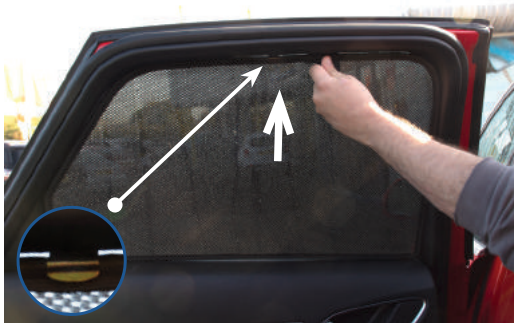

Side Shade Installation

STEP 1

STEP 2

STEP 3

STEP 4

STEP 5

STEP 6

Installation

AUDI Q3 5DR
AU-Q3-5-A

Side Shade Installation

STEP 7

STEP 8

View from the other side with window down

STEP 9

STEP 10

STEP 11