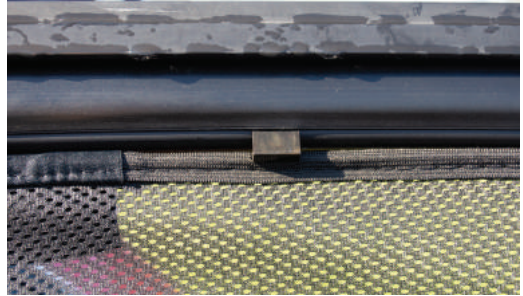

AUDI Q3 5DR
AU-Q3-5-A

Side Shade Installation

STEP 7

STEP 8

View from the other side with window down

STEP 9

STEP 10

STEP 11

Repeat this whole process for the other side.

Installation

AUDI Q3 5DR
AU-Q3-5-A

Components Needed

Port Shades

CL-M02 x 2

Port Shade Installation

STEP 1