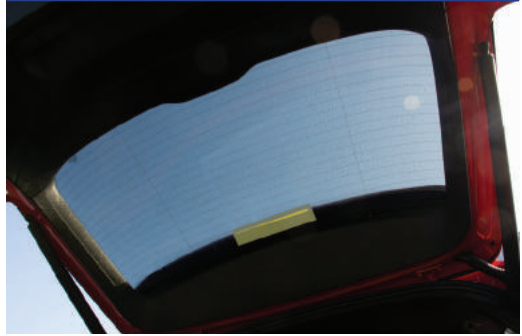

Components Needed

Tailgate Shades

CL-M12 x 2

CL-M14 x 1

Tailgate Shade Installation

STEP 1

STEP 2

STEP 3