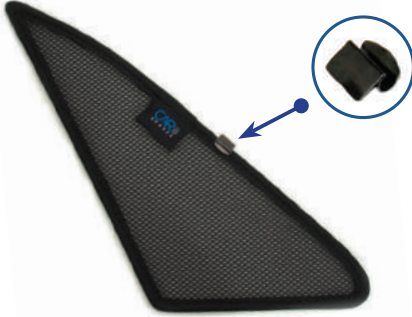

AUDI Q3 5DR
AU-Q3-5-A

Side Shade Installation

STEP 7

STEP 8

View from the other side with window down

STEP 9

STEP 10

STEP 11

Repeat this whole process for the other side.

Installation

AUDI Q3 5DR
AU-Q3-5-A

Components Needed

Port Shades

CL-M02 x 2

Port Shade Installation

STEP 1