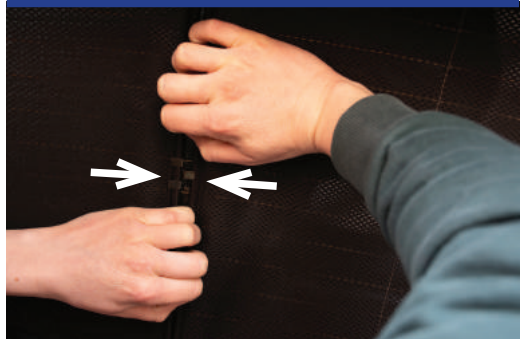

Installation

AUDI Q3 5DR
AU-Q3-5-A

Tailgate Shade Installation

STEP 7

Repeat this whole process for the other side.

STEP 8

STEP 9

STEP 10

STEP 11