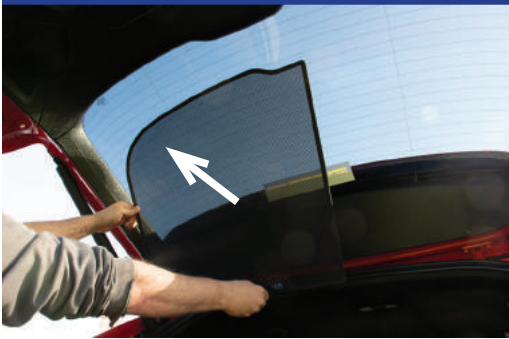

Components Needed

Tailgate Shades

CL-M12 x 2

CL-M14 x 1

Tailgate Shade Installation

STEP 1

STEP 2

STEP 3