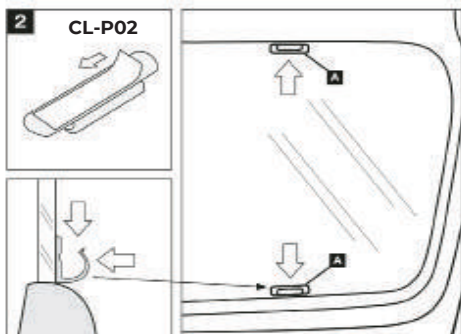

Installation Manual

SUZUKI WAGON R 5DR
SUZ-WGNR-5-A

COMPONENTS INCLUDED

CL-M02 x 2

CL-M01 x 2

CL-P02 x 4

CL-M03 x 4

CL-W01 x 1

Installation

SUZUKI WAGON R 5DR
SUZ-WGNR-5-A

WARNING:

Read these fitting instructions carefully before you start the installation. Rear passenger windows must not be lowered more than 1/3 whilst the blinds are fitted and the vehicle is in motion. On installation care must be taken not to scratch any paintwork with clips.