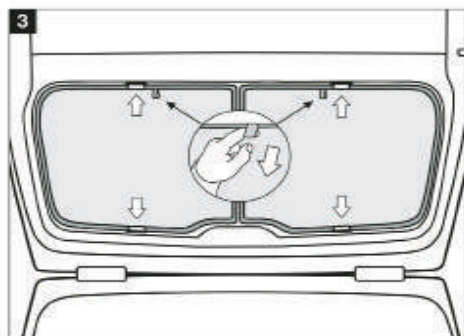

Installation Manual

SUZUKI WAGON R 5DR
SUZ-WGNR-5-A

COMPONENTS INCLUDED

CL-M02 x 2

CL-M01 x 2

CL-P02 x 4

CL-M03 x 4

CL-W01 x 1

Installation

SUZUKI WAGON R 5DR
SUZ-WGNR-5-A

WARNING:

Read these fitting instructions carefully before you start the installation. Rear passenger windows must not be lowered more than 1/3 whilst the blinds are fitted and the vehicle is in motion. On installation care must be taken not to scratch any paintwork with clips.