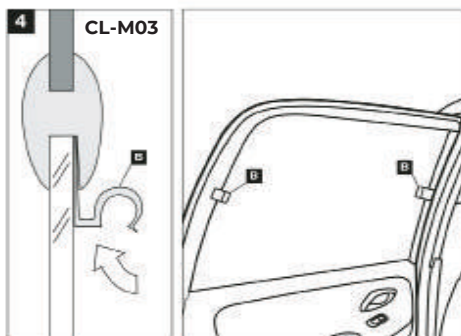

Installation Manual

SUZUKI WAGON R 5DR
SUZ-WGNR-5-A

COMPONENTS INCLUDED

CL-M02 x 2

CL-M01 x 2

CL-P02 x 4

CL-M03 x 4

CL-W01 x 1

Installation

SUZUKI WAGON R 5DR
SUZ-WGNR-5-A

WARNING:

Read these fitting instructions carefully before you start the installation. Rear passenger windows must not be lowered more than 1/3 whilst the blinds are fitted and the vehicle is in motion. On installation care must be taken not to scratch any paintwork with clips.