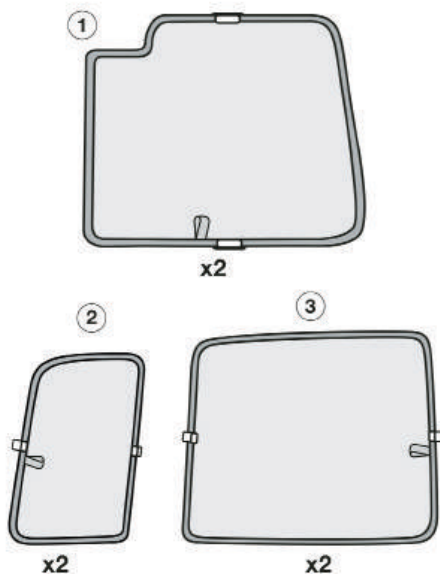

Installation Manual

SUZUKI WAGON R 5DR
SUZ-WGNR-5-A

COMPONENTS INCLUDED

CL-M02 x 2

CL-M01 x 2

CL-P02 x 4

CL-M03 x 4

CL-W01 x 1

Installation

SUZUKI WAGON R 5DR
SUZ-WGNR-5-A

WARNING:

Read these fitting instructions carefully before you start the installation. Rear passenger windows must not be lowered more than 1/3 whilst the blinds are fitted and the vehicle is in motion. On installation care must be taken not to scratch any paintwork with clips.