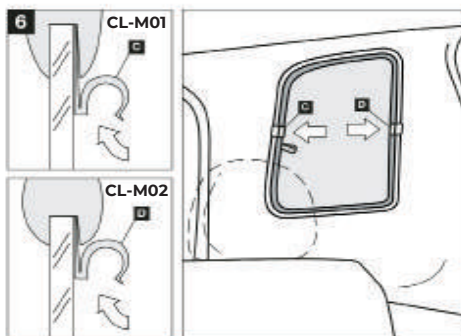

Installation Manual

SUZUKI WAGON R 5DR
SUZ-WGNR-5-A

COMPONENTS INCLUDED

CL-M02 x 2

CL-M01 x 2

CL-P02 x 4

CL-M03 x 4

CL-W01 x 1

Installation

SUZUKI WAGON R 5DR
SUZ-WGNR-5-A

WARNING:

Read these fitting instructions carefully before you start the installation. Rear passenger windows must not be lowered more than 1/3 whilst the blinds are fitted and the vehicle is in motion. On installation care must be taken not to scratch any paintwork with clips.