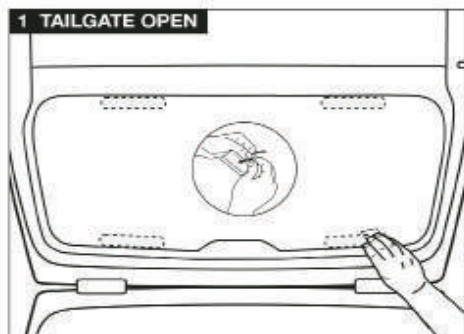

Installation Manual

SUZUKI WAGON R 5DR
SUZ-WGNR-5-A

COMPONENTS INCLUDED

CL-M02 x 2

CL-M01 x 2

CL-P02 x 4

CL-M03 x 4

CL-W01 x 1

Installation

SUZUKI WAGON R 5DR
SUZ-WGNR-5-A

WARNING:

Read these fitting instructions carefully before you start the installation. Rear passenger windows must not be lowered more than 1/3 whilst the blinds are fitted and the vehicle is in motion. On installation care must be taken not to scratch any paintwork with clips.