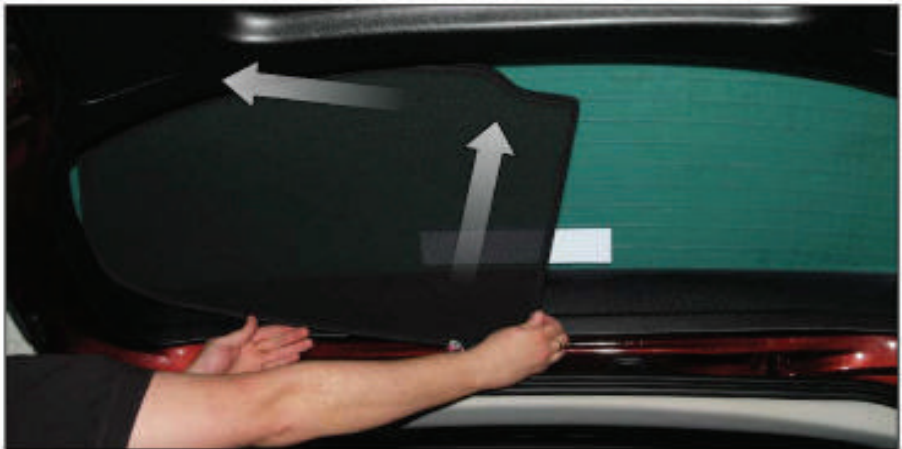

Installation

SEAT ALTEA XL 5DR
SEA-ALXL-5-A

REAR SHADE INSTALLATION

X2