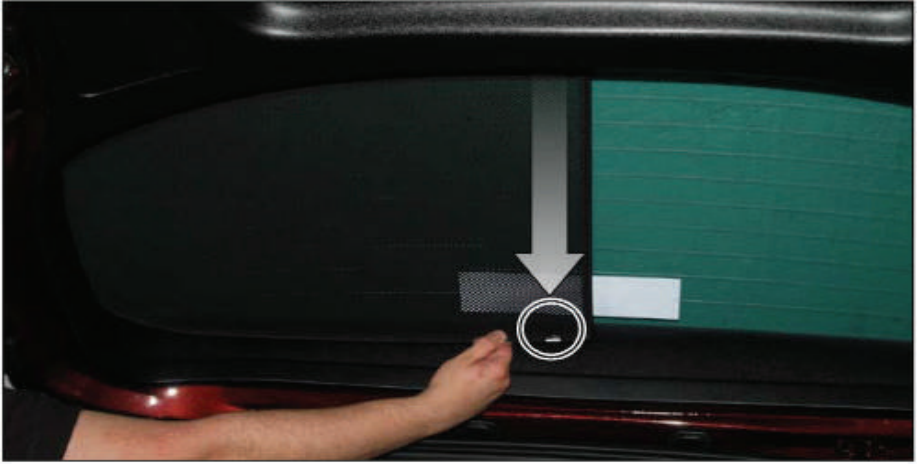

X2

Installation

SEAT ALTEA XL 5DR
SEA-ALXL-5-A

REAR SHADE INSTALLATION

Installation

SEAT ALTEA XL 5DR
SEA-ALXL-5-A

REAR SHADE INSTALLATION