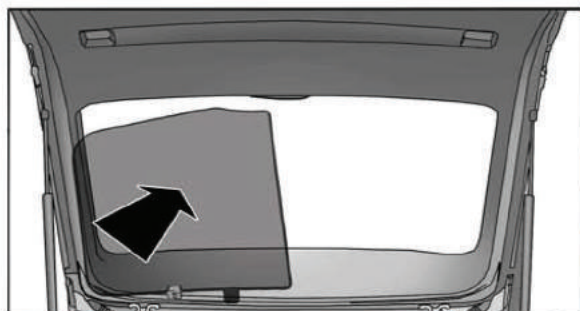

Installation

SKODA SUPERB ESTATE

SKO-SUPE-E-B

SIDE SHADE INSTALLATION

3 + 6

4 + 5

CL-M02

4 + 5