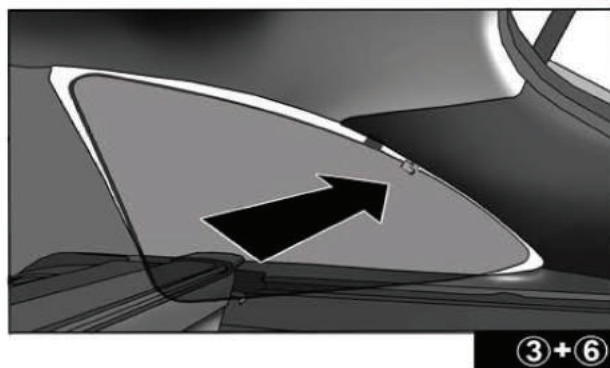

SIDE SHADE INSTALLATION

①+⑧

①+⑧

①+⑧

Installation

SKODA SUPERB ESTATE

SKO-SUPE-E-B

SIDE SHADE INSTALLATION