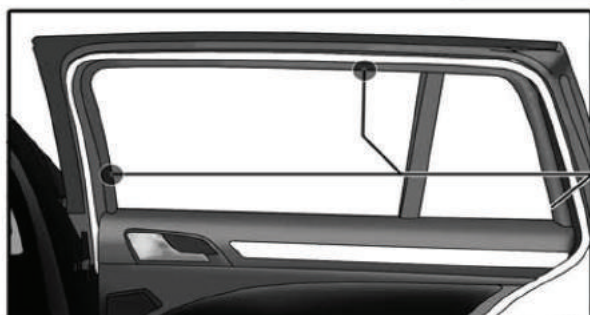

Installation Manual

SKODA SUPERB ESTATE
SKO-SUPE-E-B

COMPONENTS INCLUDED

CL-M02 x 4

CL-M05 x 6

Installation

SKODA SUPERB ESTATE

SKO-SUPE-E-B

SIDE SHADE INSTALLATION

①+⑧

①+⑧

①+⑧

Installation

SKODA SUPERB ESTATE

SKO-SUPE-E-B

SIDE SHADE INSTALLATION