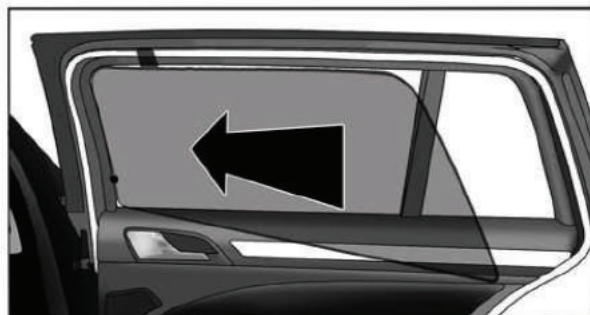

Installation Manual

SKODA SUPERB ESTATE
SKO-SUPE-E-B

COMPONENTS INCLUDED

CL-M02 x 4

CL-M05 x 6

Installation

SKODA SUPERB ESTATE

SKO-SUPE-E-B

SIDE SHADE INSTALLATION

①+⑧

①+⑧

①+⑧

Installation

SKODA SUPERB ESTATE

SKO-SUPE-E-B

SIDE SHADE INSTALLATION