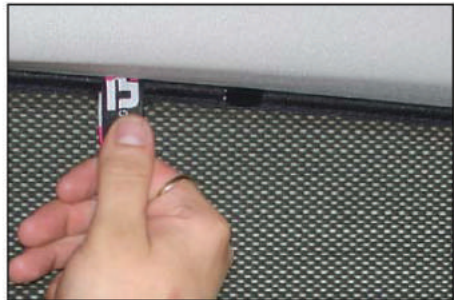

Installation

SKODA ROOMSTER 5DR

SKO-ROOM-5-A

PORT SHADE INSTALLATION

X2

X2

Installation

SKODA ROOMSTER 5DR