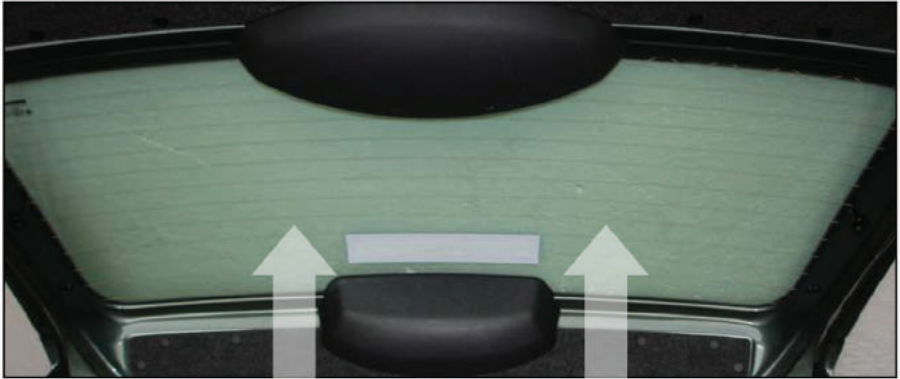

Installation

SKODA ROOMSTER 5DR

SKO-ROOM-5-A

REAR SHADE INSTALLATION

X2