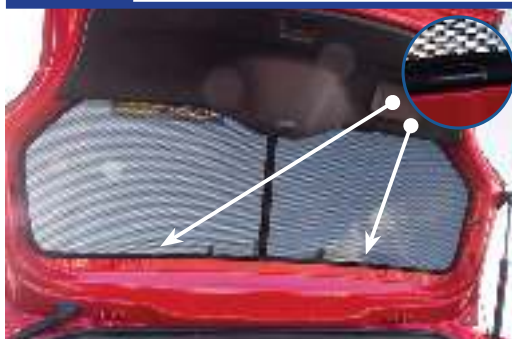

Tailgate Shade Installation

STEP 1

STEP 2

STEP 3

STEP 4

STEP 5

STEP 6

Installation

SKODA CITIGO 3DR
SKO-CG-3-A

Tailgate Shade Installation

STEP 7

Repeat this whole process for the other side.

STEP 8

STEP 9

STEP 10

STEP 11