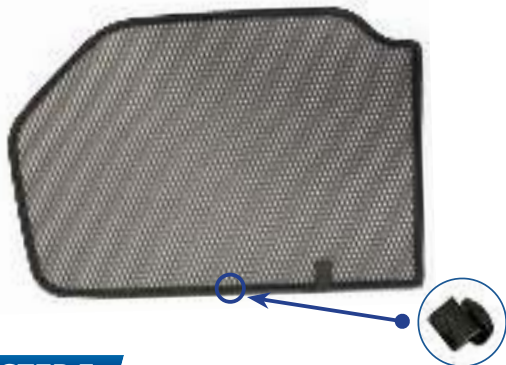

Installation

SKODA CITIGO 3DR
SKO-CG-3-A

Components Needed

Tailgate Shade Installation

STEP 1