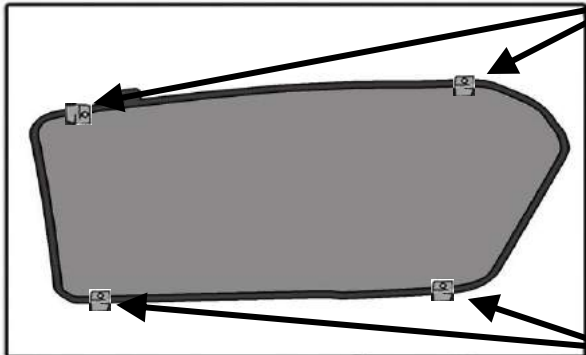

FIXING CLIPS

CL-P03 x4

CL-M01 x6

SIDE SHADE INSTALLATION

①+⑧

CL-P03

Please ensure surface area is cleaned with promoter before applying the clips

CL-M01