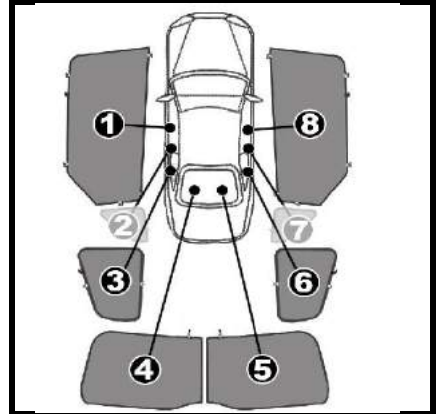

INSTALLATION INSTRUCTIONS

MAZDA 6 ESTATE

MAZ-6-E-A

COMPONENTS INCLUDED

SHADES

①+⑧

③+⑥

④+⑤

FIXING CLIPS

CL-P03 x4

CL-M01 x6

SIDE SHADE INSTALLATION

①+⑧

CL-P03

Please ensure surface area is cleaned with promoter before applying the clips

CL-M01