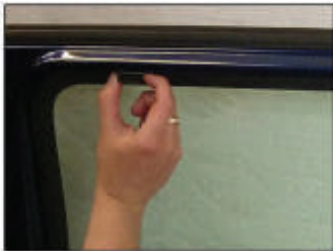

Installation

FIAT STILO ESTATE
FIA-STIL-E-A

SIDE SHADE INSTALLATION