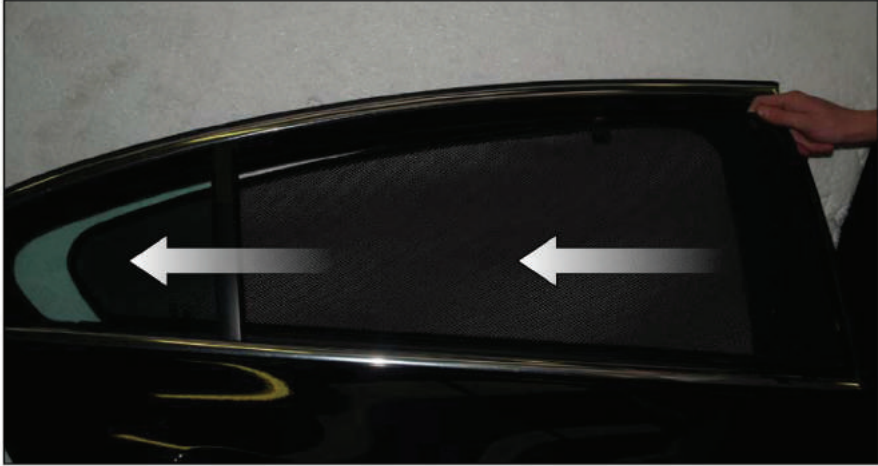

Installation

VAUXHALL INSIGNIA 4DR

VAU-INSI-4-A

SIDE SHADE INSTALLATION