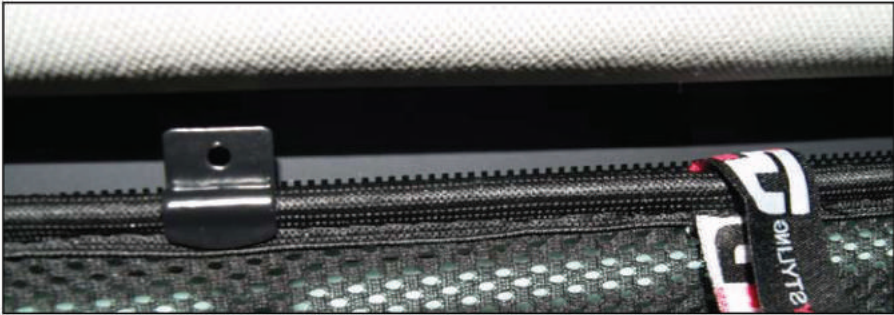

VAU-INSI-4-A

REAR SHADE INSTALLATION

Installation

VAUXHALL INSIGNIA 4DR

VAU-INSI-4-A

REAR SHADE INSTALLATION

Installation

VAUXHALL INSIGNIA 4DR