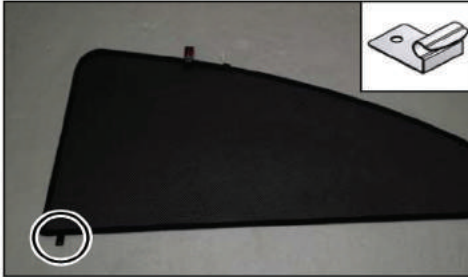

Installation

VAUXHALL INSIGNIA 4DR

VAU-INSI-4-A

SIDE SHADE INSTALLATION

X2