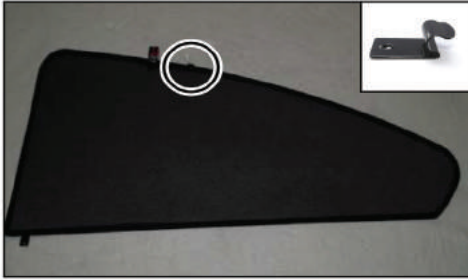

CL-M01 x 2

CL-M12 x 2

Installation

VAUXHALL INSIGNIA 4DR

VAU-INSI-4-A

SIDE SHADE INSTALLATION

X2