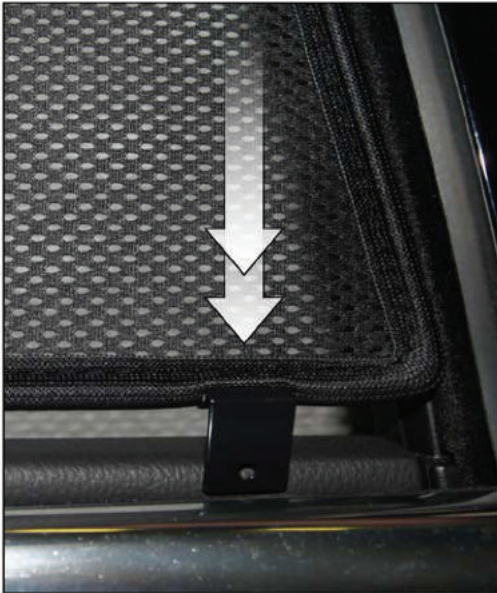

SIDE SHADE INSTALLATION

Installation

VAUXHALL INSIGNIA 4DR

VAU-INSI-4-A

SIDE SHADE INSTALLATION

Installation

VAUXHALL INSIGNIA 4DR

VAU-INSI-4-A