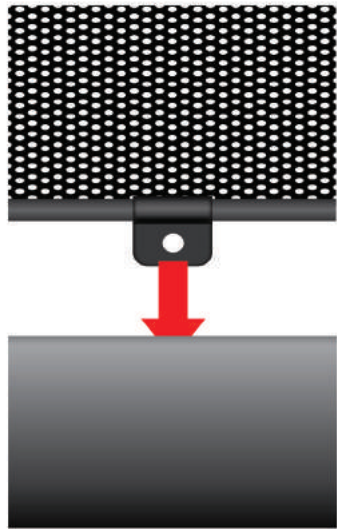

SIDE SHADE INSTALLATION

Installation

VAUXHALL INSIGNIA 4DR

VAU-INSI-4-A

SIDE SHADE INSTALLATION

Installation

VAUXHALL INSIGNIA 4DR

VAU-INSI-4-A