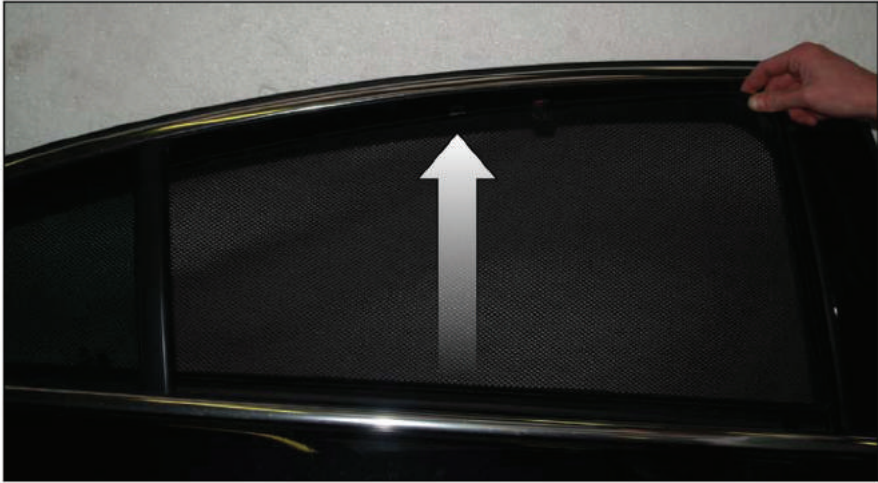

Installation

VAUXHALL INSIGNIA 4DR

VAU-INSI-4-A

SIDE SHADE INSTALLATION