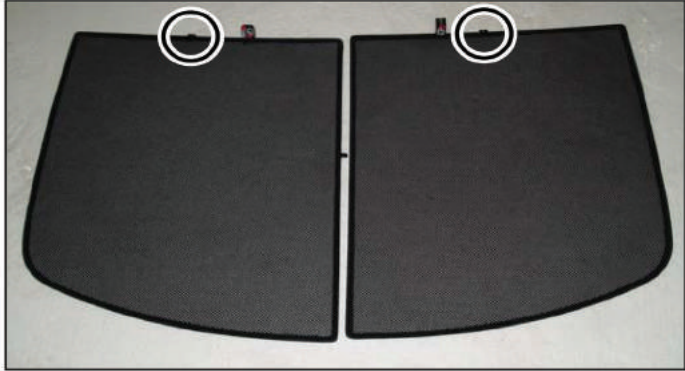

Installation

VAUXHALL INSIGNIA 4DR

VAU-INSI-4-A

REAR SHADE INSTALLATION