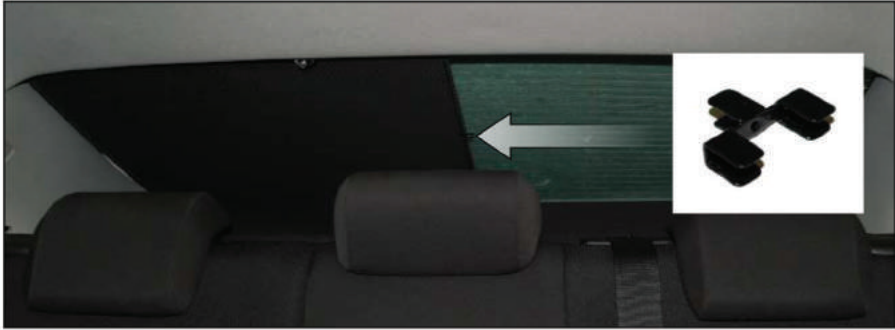

Installation

VAUXHALL INSIGNIA 4DR

VAU-INSI-4-A

REAR SHADE INSTALLATION