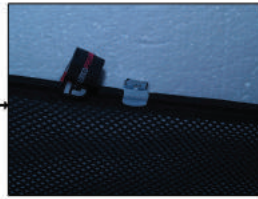

PORT SHADE INSTALLATION