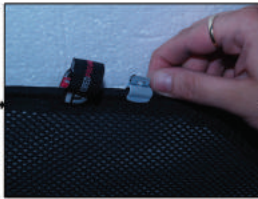

PORT SHADE INSTALLATION