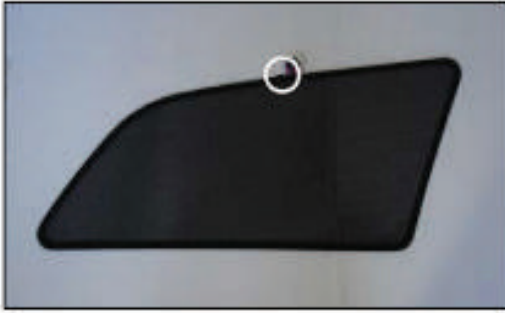

SIDE SHADE INSTALLATION

Installation

CHEVROLET LACETTI ESTATE
CHE-LACE-E-A

SIDE SHADE INSTALLATION

X2

Installation

CHEVROLET LACETTI ESTATE
CHE-LACE-E-A

LOAD AREA SHADE INSTALLATION

X2

Installation

CHEVROLET LACETTI ESTATE
CHE-LACE-E-A

LOAD AREA SHADE INSTALLATION

Installation

CHEVROLET LACETTI ESTATE
CHE-LACE-E-A

REAR SHADE INSTALLATION

X2