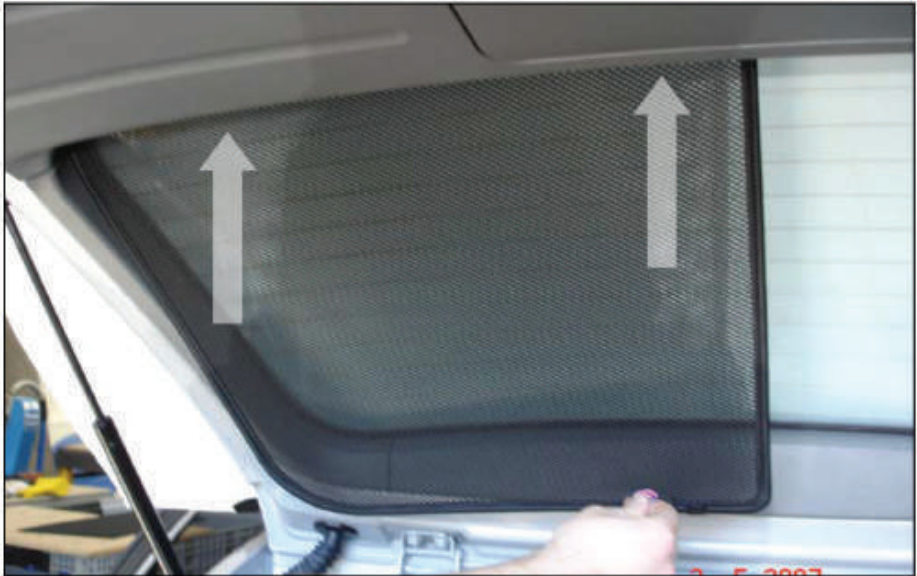

X2

Installation

CHEVROLET LACETTI ESTATE
CHE-LACE-E-A

LOAD AREA SHADE INSTALLATION

Installation

CHEVROLET LACETTI ESTATE
CHE-LACE-E-A

REAR SHADE INSTALLATION

X2