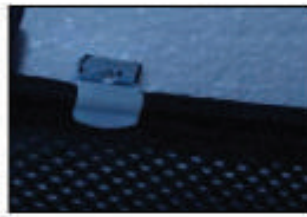

CL-M10 x 2

Installation

CHEVROLET LACETTI ESTATE
CHE-LACE-E-A

SIDE SHADE INSTALLATION

x2

x2

Installation

CHEVROLET LACETTI ESTATE
CHE-LACE-E-A