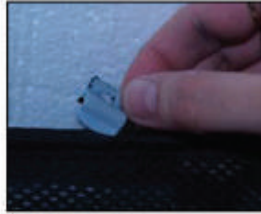

X2

Installation

CHEVROLET LACETTI ESTATE
CHE-LACE-E-A

LOAD AREA SHADE INSTALLATION

Installation

CHEVROLET LACETTI ESTATE
CHE-LACE-E-A

REAR SHADE INSTALLATION

X2

Installation

CHEVROLET LACETTI ESTATE
CHE-LACE-E-A

REAR SHADE INSTALLATION

X2