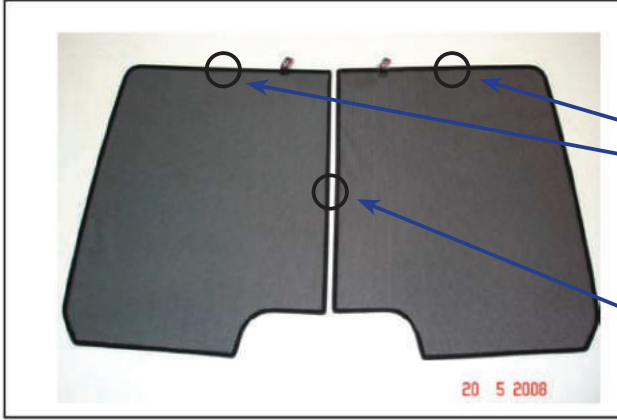

REAR SHADE INSTALLATION