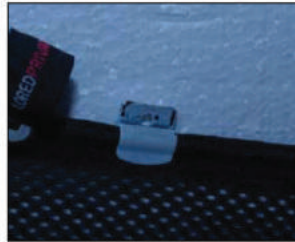

SIDE SHADE INSTALLATION

X2

X2

Installation

CHEVROLET EPICA 4DR
CHE-EPIC-4-A

SIDE SHADE INSTALLATION

X2

Installation

CHEVROLET EPICA 4DR
CHE-EPIC-4-A

REAR SHADE INSTALLATION

Installation

CHEVROLET EPICA 4DR
CHE-EPIC-4-A

REAR SHADE INSTALLATION