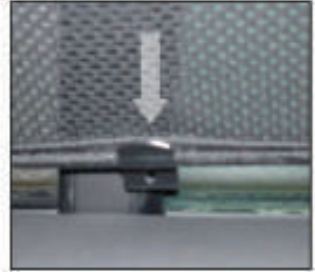

SIDE SHADE INSTALLATION

X2

X2

Installation

CHEVROLET EPICA 4DR
CHE-EPIC-4-A

SIDE SHADE INSTALLATION

X2

Installation