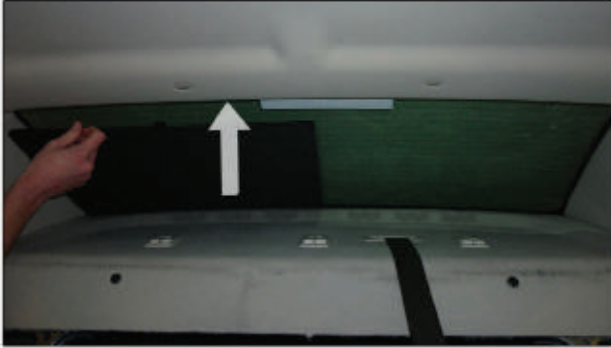

Installation Manual

CHRYSLER SEBRING 4DR
CHR-SEB-4-A

COMPONENTS INCLUDED

CL-M05 x 4

CL-M12 x 2

CL-M14 x 1

Installation

CHRYSLER SEBRING 4DR
CHR-SEB-4-A

SIDE SHADE INSTALLATION

Installation

CHRYSLER SEBRING 4DR
CHR-SEB-4-A

SIDE SHADE INSTALLATION

x2

Installation

CHRYSLER SEBRING 4DR
CHR-SEB-4-A

TAILGATE SHADE INSTALLATION

Installation

CHRYSLER SEBRING 4DR
CHR-SEB-4-A

TAILGATE SHADE INSTALLATION

X2

Installation

CHRYSLER SEBRING 4DR
CHR-SEB-4-A

TAILGATE SHADE INSTALLATION