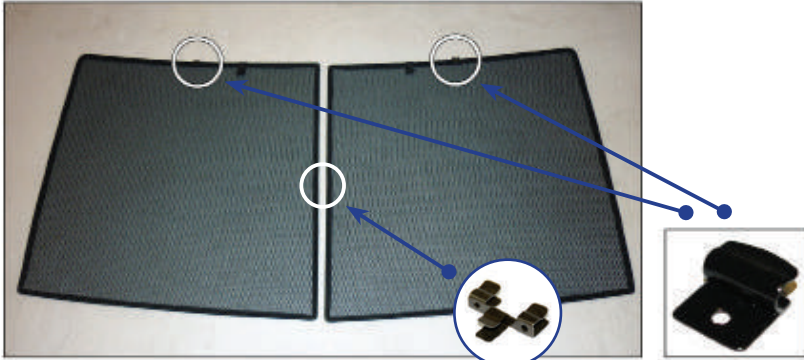

Installation Manual

CHRYSLER SEBRING 4DR
CHR-SEB-4-A

COMPONENTS INCLUDED

CL-M05 x 4

CL-M12 x 2

CL-M14 x 1

Installation

CHRYSLER SEBRING 4DR
CHR-SEB-4-A

SIDE SHADE INSTALLATION

Installation

CHRYSLER SEBRING 4DR
CHR-SEB-4-A

SIDE SHADE INSTALLATION

x2

Installation

CHRYSLER SEBRING 4DR
CHR-SEB-4-A

TAILGATE SHADE INSTALLATION

Installation

CHRYSLER SEBRING 4DR
CHR-SEB-4-A

TAILGATE SHADE INSTALLATION

X2

Installation

CHRYSLER SEBRING 4DR
CHR-SEB-4-A

TAILGATE SHADE INSTALLATION