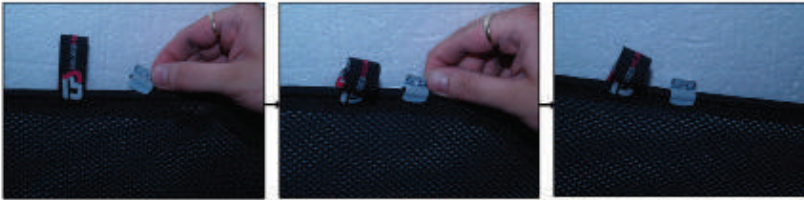

Installation Manual

CHRYSLER SEBRING 4DR
CHR-SEB-4-A

COMPONENTS INCLUDED

CL-M05 x 4

CL-M12 x 2

CL-M14 x 1

Installation

CHRYSLER SEBRING 4DR
CHR-SEB-4-A

SIDE SHADE INSTALLATION

Installation

CHRYSLER SEBRING 4DR
CHR-SEB-4-A

SIDE SHADE INSTALLATION

x2

Installation

CHRYSLER SEBRING 4DR
CHR-SEB-4-A

TAILGATE SHADE INSTALLATION