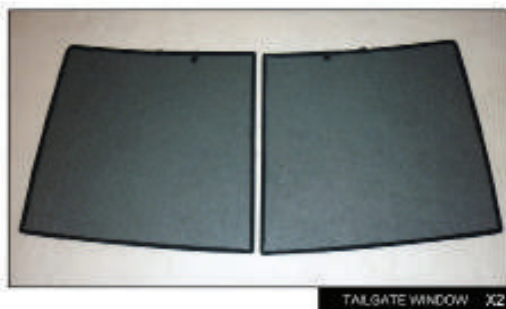

Installation Manual

CHRYSLER SEBRING 4DR
CHR-SEB-4-A

COMPONENTS INCLUDED

CL-M05 x 4

CL-M12 x 2

CL-M14 x 1

Installation

CHRYSLER SEBRING 4DR
CHR-SEB-4-A

SIDE SHADE INSTALLATION

Installation

CHRYSLER SEBRING 4DR
CHR-SEB-4-A

SIDE SHADE INSTALLATION

x2

Installation

CHRYSLER SEBRING 4DR
CHR-SEB-4-A

TAILGATE SHADE INSTALLATION