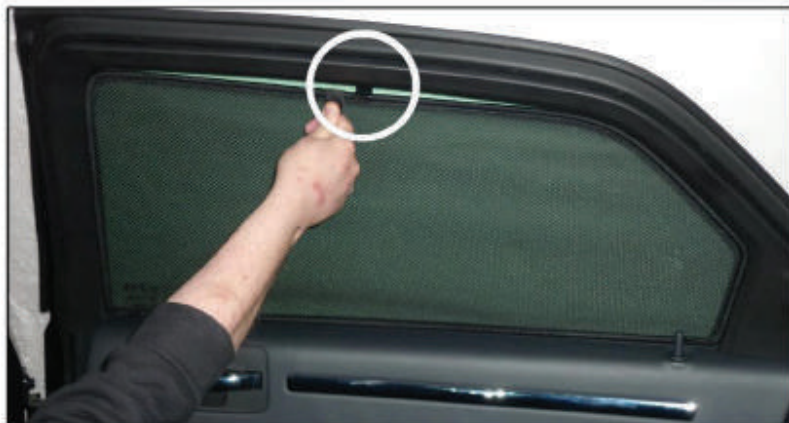

Installation

CHRYSLER 300C ESTATE
CHR-300-E-A

SIDE SHADE INSTALLATION