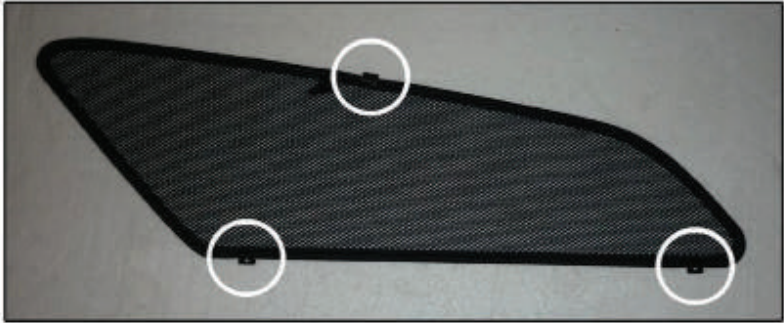

PORT SHADE INSTALLATION