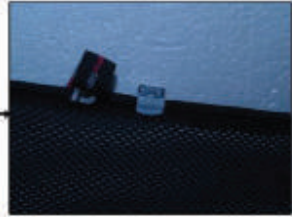

Installation Manual

CHRYSLER 300C ESTATE
CHR-300-E-A

COMPONENTS INCLUDED

SIDE WINDOW X2

PORT WINDOW X2

TAILGATE WINDOW X2

CL-M02 x 8

CL-M12 x 2

CL-M13 x 6

Installation

CHRYSLER 300C ESTATE
CHR-300-E-A

SIDE SHADE INSTALLATION

Installation

CHRYSLER 300C ESTATE
CHR-300-E-A

SIDE SHADE INSTALLATION

Installation