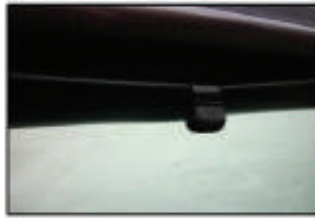

Installation Manual

RENAULT LAGUNA 5DR
REN-LAGU-5-A

COMPONENTS INCLUDED

Side Windows x 4

Tailgate Window x 2

FIXING CLIPS

CL-M01 x 2

CL-M11 x 4

CL-M14 x 1

Installation

RENAULT LAGUNA 5DR

REN-LAGU-5-A

SIDE SHADE INSTALLATION

Installation

RENAULT LAGUNA 5DR

REN-LAGU-5-A