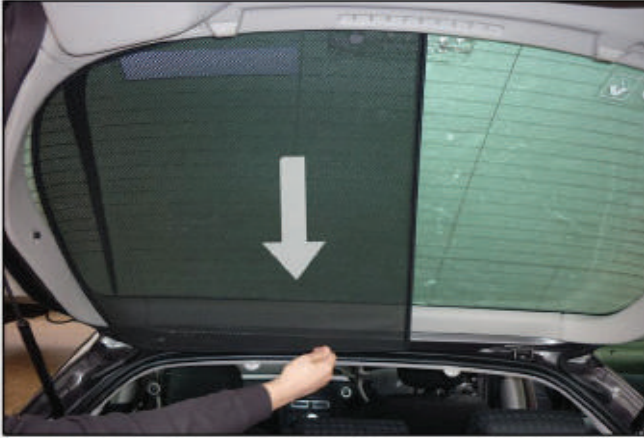

TAILGATE SHADE INSTALLATION

Installation

RENAULT LAGUNA 5DR

REN-LAGU-5-A

TAILGATE SHADE INSTALLATION

Installation

RENAULT LAGUNA 5DR

REN-LAGU-5-A