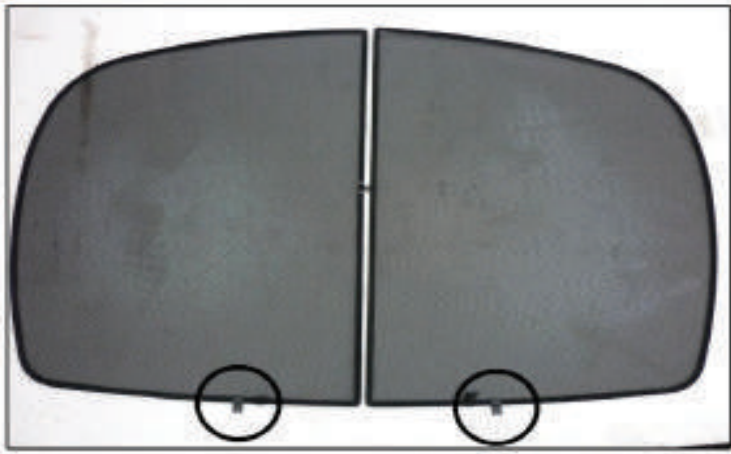

Installation

RENAULT LAGUNA 5DR

REN-LAGU-5-A

TAILGATE SHADE INSTALLATION