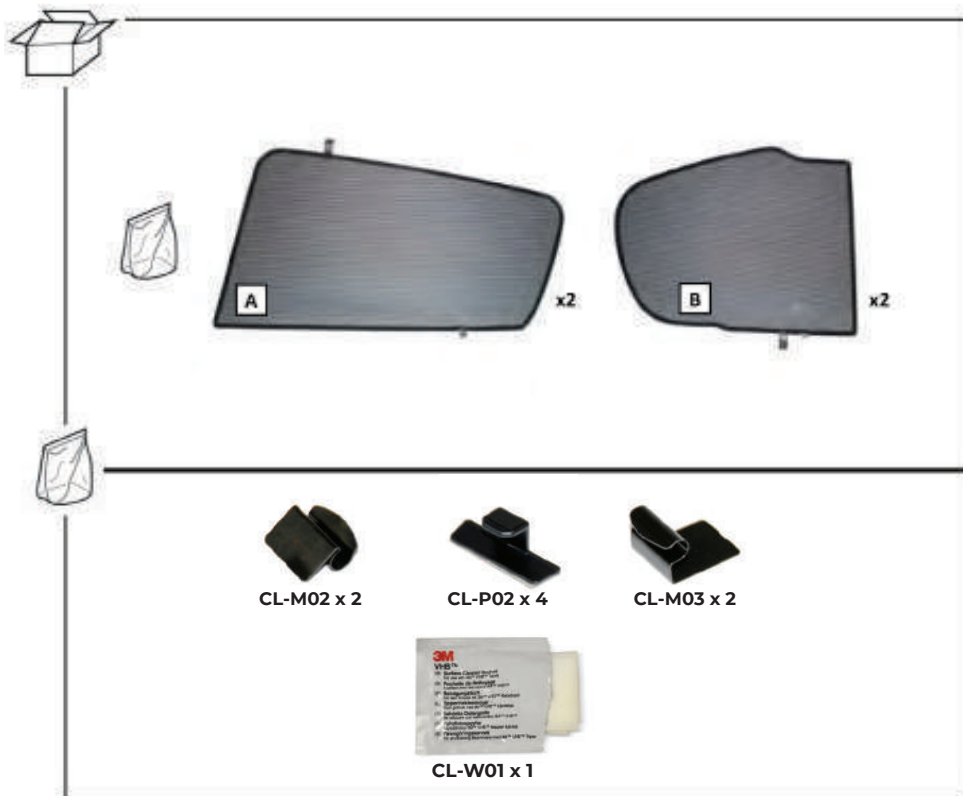

Installation Manual

RENAULT CLIO (MKIII) 5DR
REN-CLIO-5-B

COMPONENTS INCLUDED

Installation

RENAULT CLIO (MKIII) 5DR
REN-CLIO-5-B

Installation

RENAULT CLIO (MKIII) 5DR

REN-CLIO-5-B