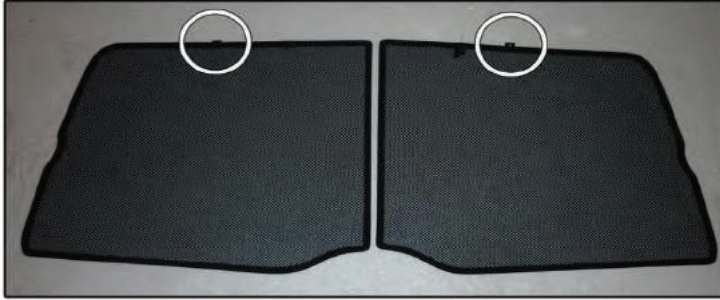

SIDE SHADE INSTALLATION

Installation

RENAULT CLIO (MKII) 3DR
REN-CLIO-3-A

SIDE SHADE INSTALLATION

X2

Installation

RENAULT CLIO (MKII) 3DR
REN-CLIO-3-A

TAILGATE SHADE INSTALLATION