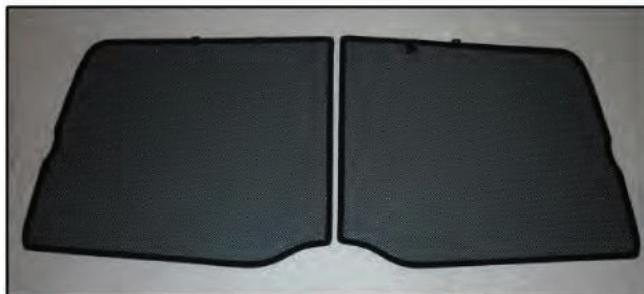

Installation Manual

RENAULT CLIO (MKII) 3DR
REN-CLIO-3-A

COMPONENTS INCLUDED

SIDE WINDOWS X2

TAILGATE WINDOW X2

CL-M02 x 2

Installation

RENAULT CLIO (MKII) 3DR
REN-CLIO-3-A

SIDE SHADE INSTALLATION

Installation

RENAULT CLIO (MKII) 3DR
REN-CLIO-3-A

SIDE SHADE INSTALLATION

X2

Installation

RENAULT CLIO (MKII) 3DR
REN-CLIO-3-A

TAILGATE SHADE INSTALLATION