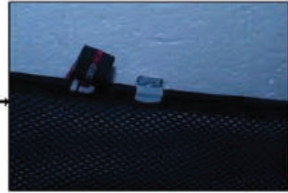

SIDE SHADE INSTALLATION

Installation

RENAULT CLIO (MKII) 3DR
REN-CLIO-3-A

SIDE SHADE INSTALLATION

X2

Installation

RENAULT CLIO (MKII) 3DR
REN-CLIO-3-A

TAILGATE SHADE INSTALLATION