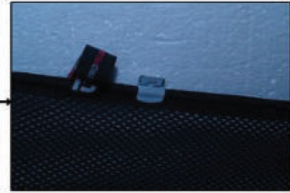

Installation

RENAULT CLIO (MKII) 5DR
REN-CLIO-5-A

TAILGATE SHADE INSTALLATION