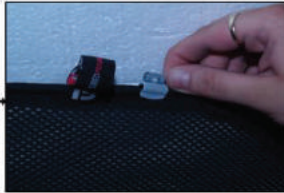

Installation

RENAULT CLIO (MKII) 5DR
REN-CLIO-5-A

TAILGATE SHADE INSTALLATION