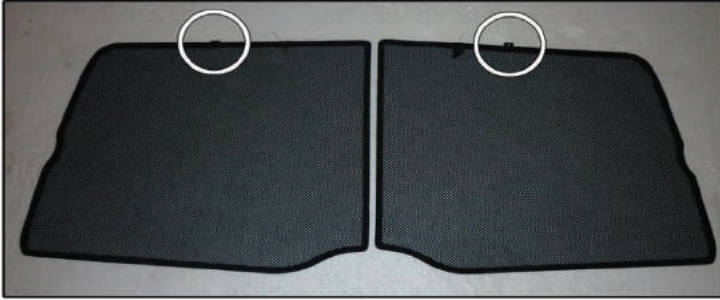

Installation

RENAULT CLIO (MKII) 5DR
REN-CLIO-5-A

TAILGATE SHADE INSTALLATION