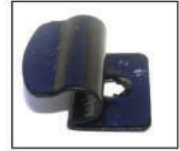

# Installation

RENAULT CLIO (MKII) 5DR  
REN-CLIO-5-A

SIDE SHADE INSTALLATION

X2

# Installation

RENAULT CLIO (MKII) 5DR  
REN-CLIO-5-A

TAILGATE SHADE INSTALLATION