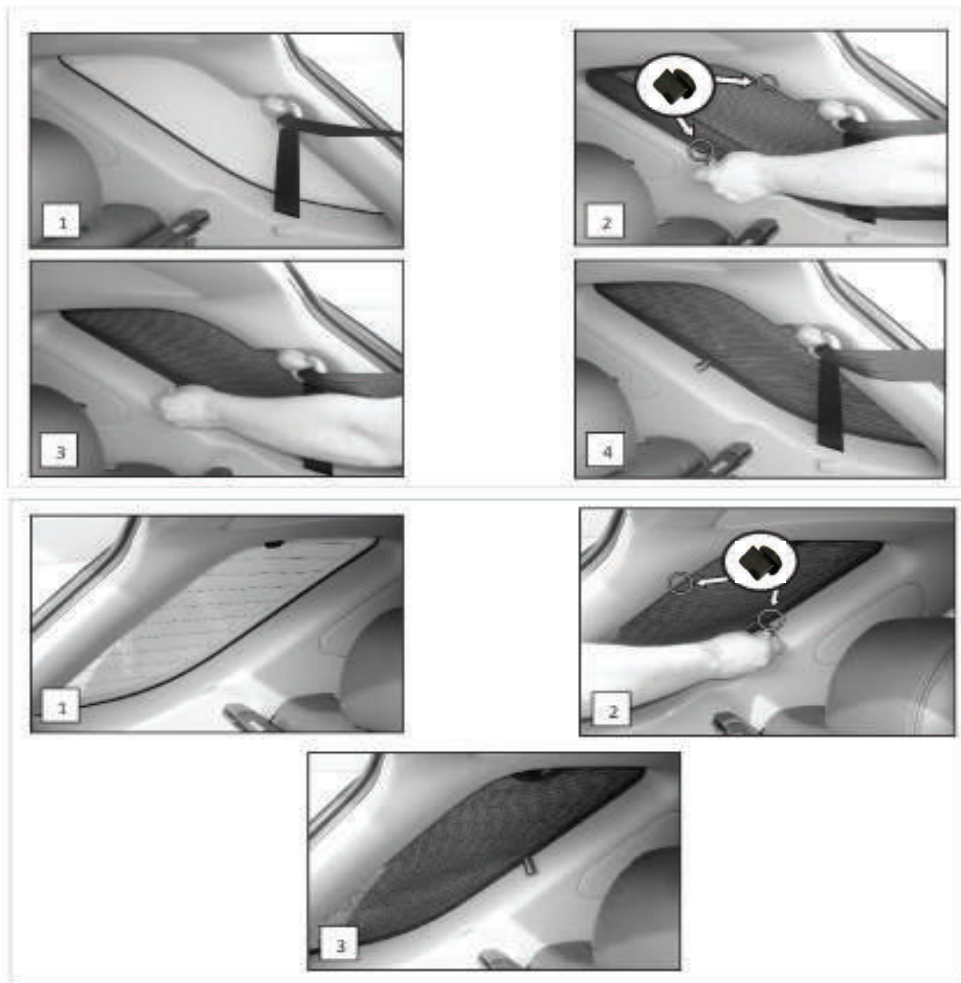

Installation

SUBARU IMPREZA ESTATE
SUB-IMPR-E-A