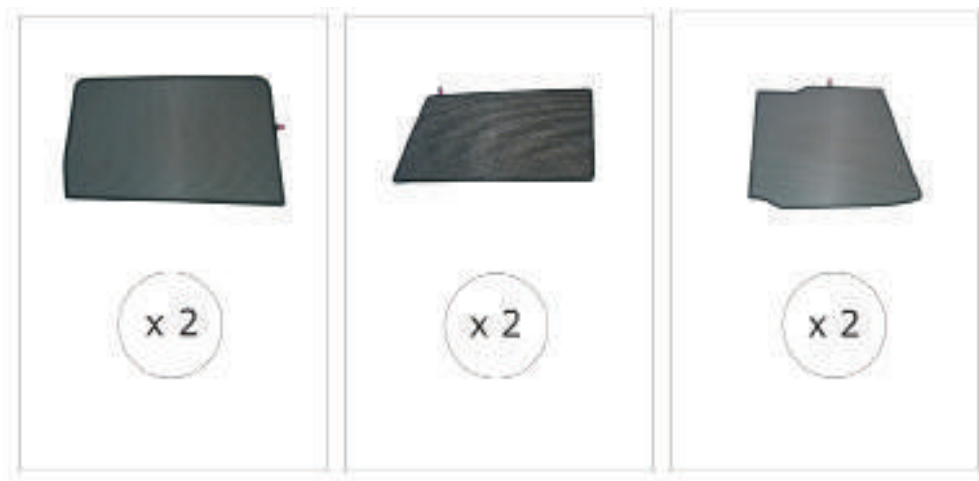

Installation Manual

VOLKSWAGEN PASSAT ESTATE
VW-PASS-E-B

COMPONENTS INCLUDED

CL-M04 x 2

CL-M05 x 4

Installation

VOLKSWAGEN PASSAT ESTATE
VW-PASS-E-B