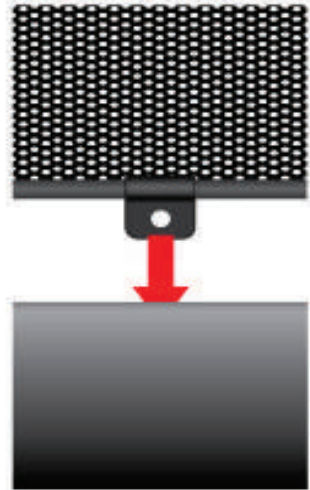

Installation

VOLKSWAGEN GOLF (MK6) ESTATE
VW-GOLF-E-F

TAILGATE SHADE INSTALLATION