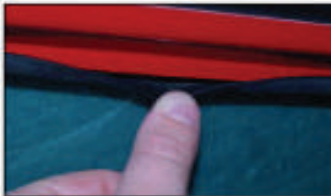

CL-M09 x 4

Installation

VOLKSWAGEN GOLF (MK6) ESTATE
VW-GOLF-E-F

SIDE SHADE INSTALLATION

x2

Installation

VOLKSWAGEN GOLF (MK6) ESTATE
VW-GOLF-E-F

SIDE SHADE INSTALLATION