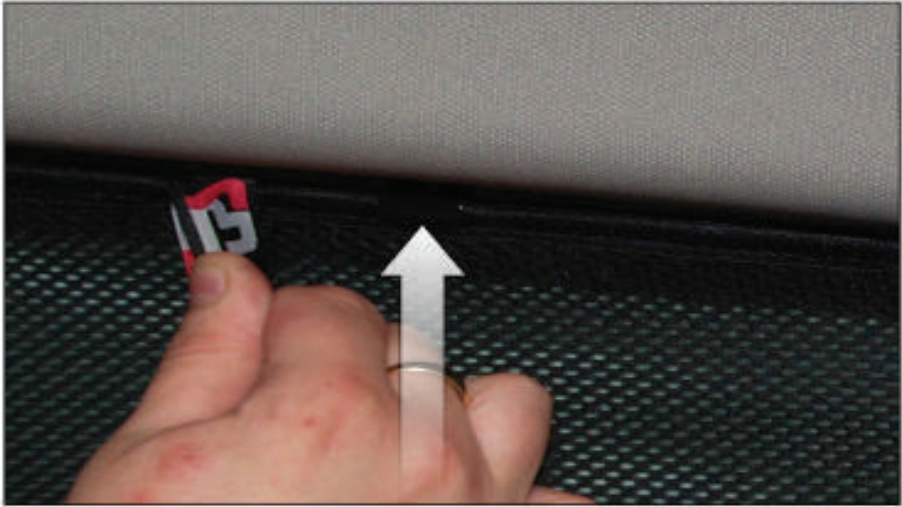

Installation

VOLKSWAGEN GOLF (MK6) ESTATE
VW-GOLF-E-F

REAR QUARTER SHADE INSTALLATION

X.2