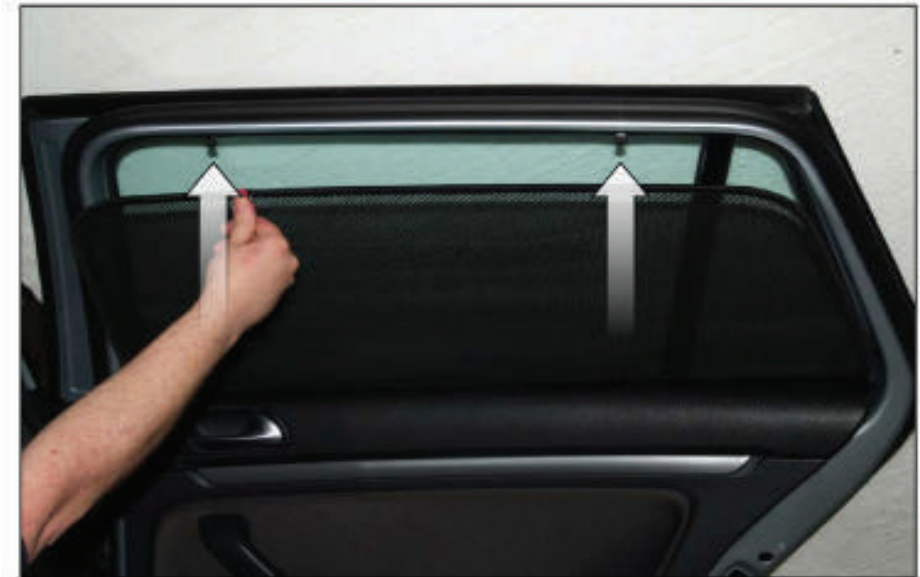

CL-M09 x 4

Installation

VOLKSWAGEN GOLF (MK6) ESTATE
VW-GOLF-E-F

SIDE SHADE INSTALLATION

x2

Installation

VOLKSWAGEN GOLF (MK6) ESTATE
VW-GOLF-E-F

SIDE SHADE INSTALLATION