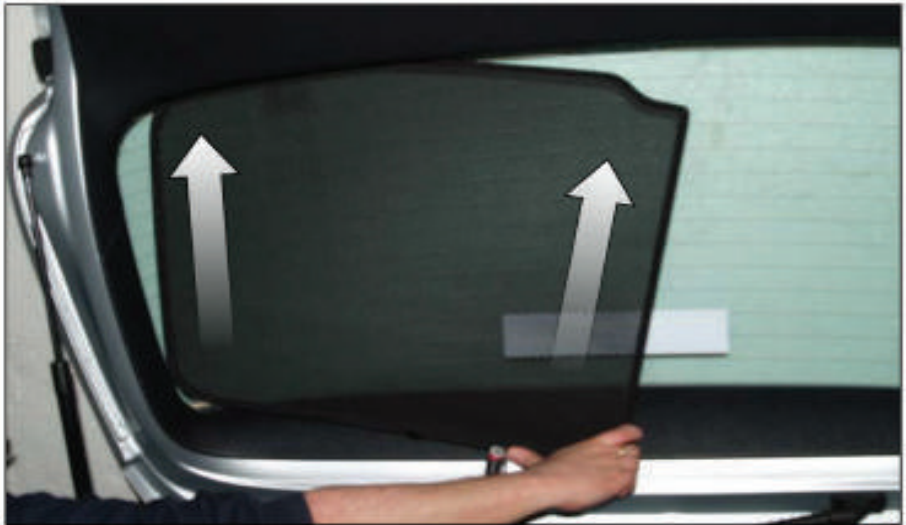

Installation

VOLKSWAGEN GOLF (MK6) ESTATE
VW-GOLF-E-F

TAILGATE SHADE INSTALLATION

X2