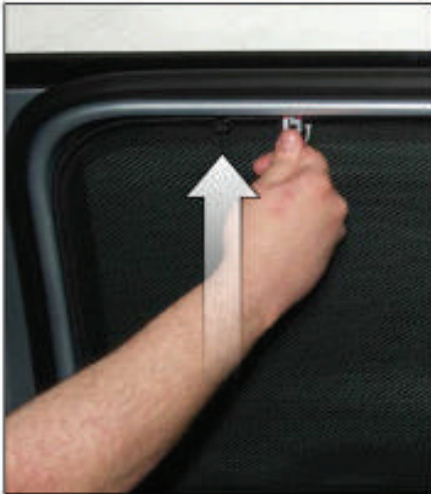

Installation

VOLKSWAGEN GOLF (MK6) ESTATE
VW-GOLF-E-F

SIDE SHADE INSTALLATION