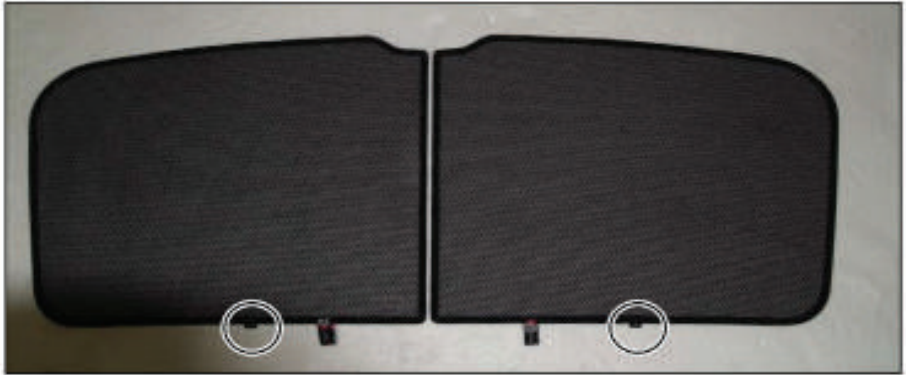

REAR QUARTER SHADE INSTALLATION

Installation

VOLKSWAGEN GOLF (MK6) ESTATE
VW-GOLF-E-F

REAR QUARTER SHADE INSTALLATION

X.2

Installation

VOLKSWAGEN GOLF (MK6) ESTATE
VW-GOLF-E-F

TAILGATE SHADE INSTALLATION