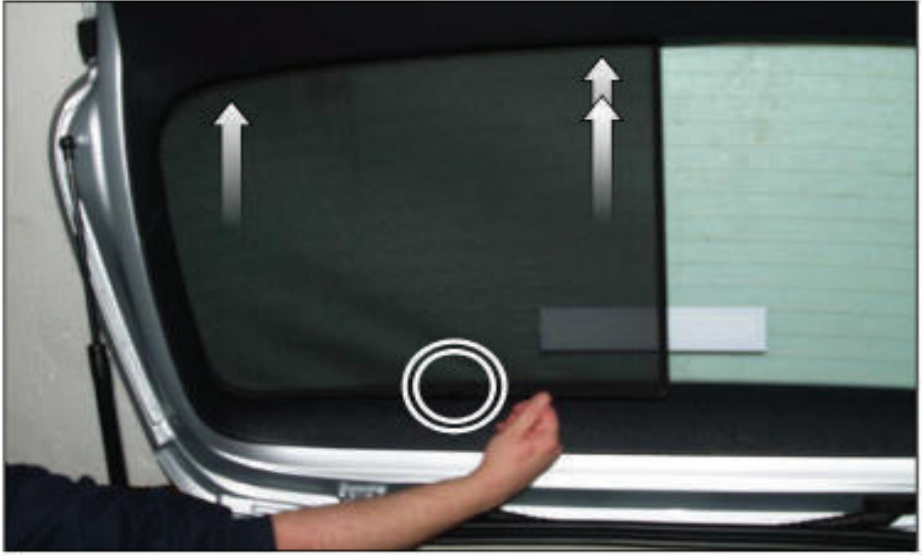

Installation

VOLKSWAGEN GOLF (MK6) ESTATE
VW-GOLF-E-F

TAILGATE SHADE INSTALLATION