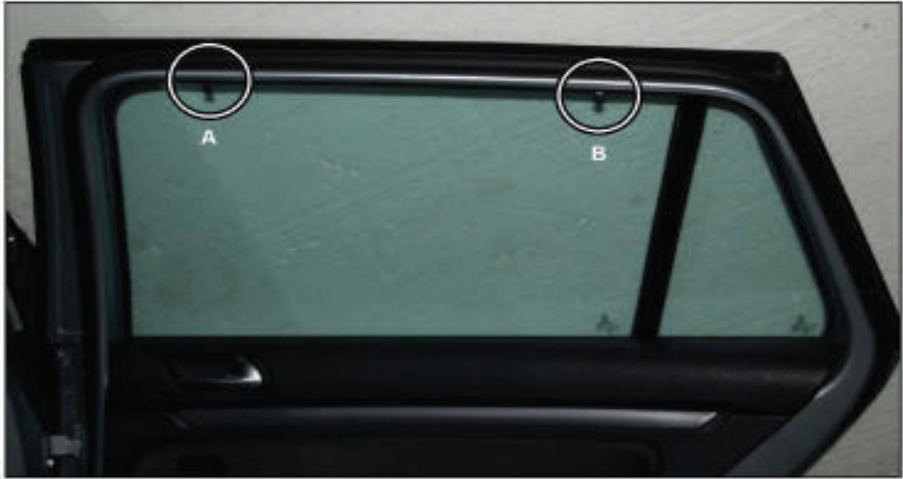

Installation

VOLKSWAGEN GOLF (MK6) ESTATE
VW-GOLF-E-F

SIDE SHADE INSTALLATION