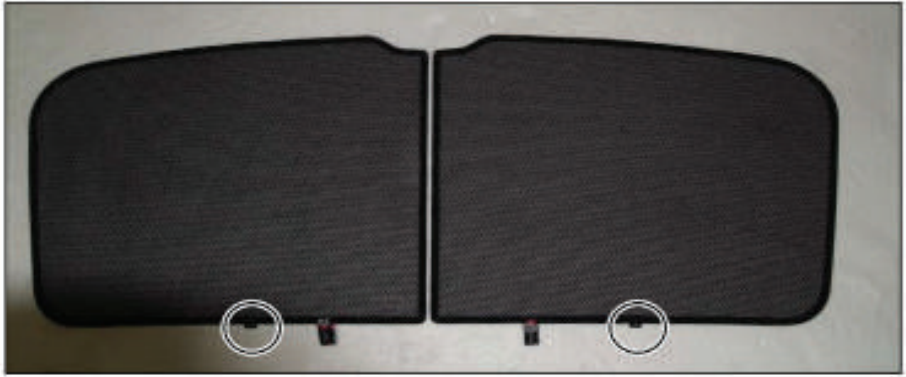

REAR QUARTER SHADE INSTALLATION

Installation

VOLKSWAGEN GOLF (MK5) ESTATE
VW-GOLF-E-E

REAR QUARTER SHADE INSTALLATION

X.2

Installation

VOLKSWAGEN GOLF (MK5) ESTATE
VW-GOLF-E-E

TAILGATE SHADE INSTALLATION