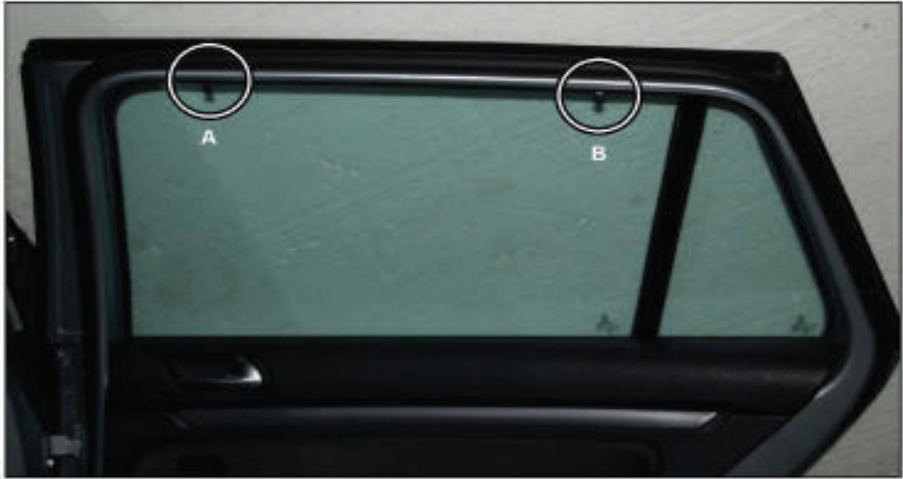

Installation

VOLKSWAGEN GOLF (MK5) ESTATE
VW-GOLF-E-E

SIDE SHADE INSTALLATION