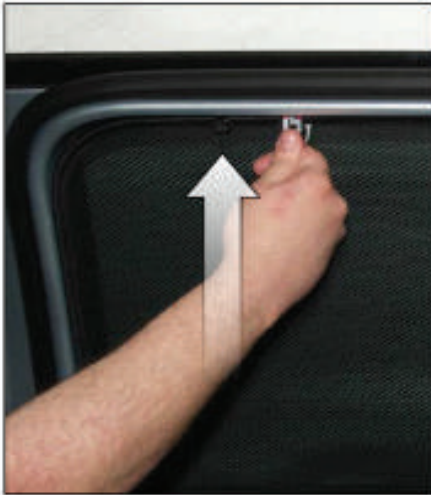

Installation

VOLKSWAGEN GOLF (MK5) ESTATE
VW-GOLF-E-E

SIDE SHADE INSTALLATION