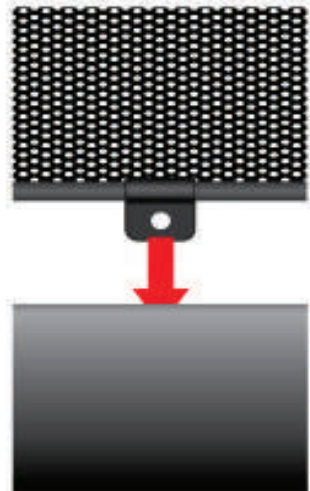

Installation

VOLKSWAGEN GOLF (MK5) ESTATE
VW-GOLF-E-E

TAILGATE SHADE INSTALLATION