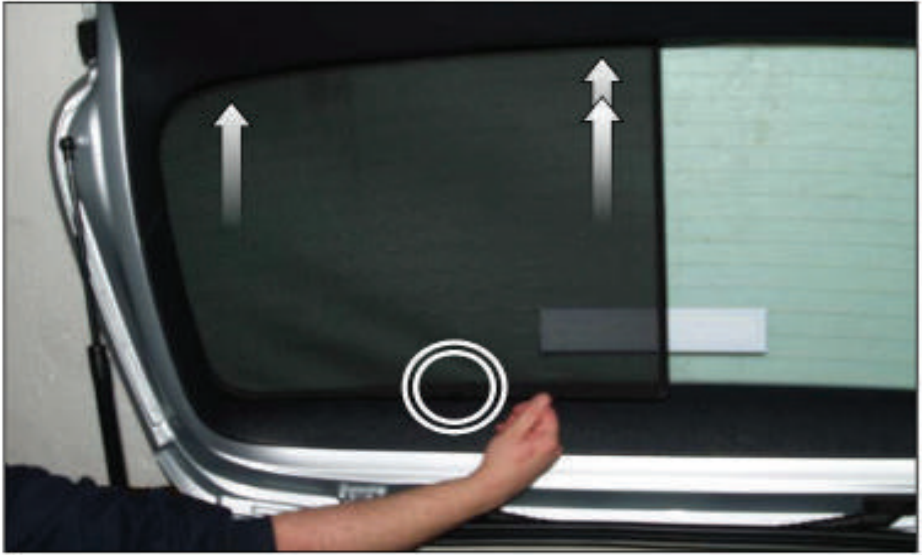

Installation

VOLKSWAGEN GOLF (MK5) ESTATE
VW-GOLF-E-E

TAILGATE SHADE INSTALLATION