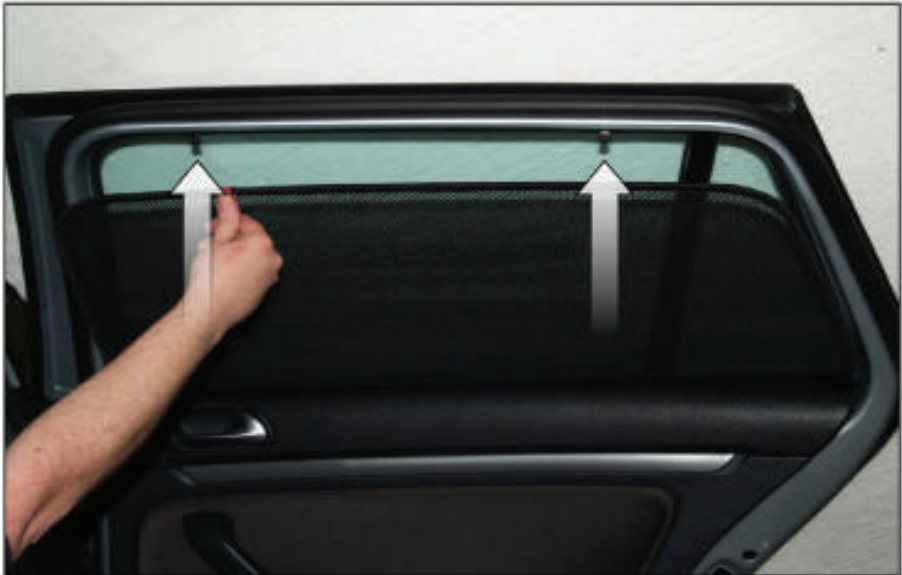

CL-M09 x 4

Installation

VOLKSWAGEN GOLF (MK5) ESTATE
VW-GOLF-E-E

SIDE SHADE INSTALLATION

x2

Installation

VOLKSWAGEN GOLF (MK5) ESTATE
VW-GOLF-E-E

SIDE SHADE INSTALLATION