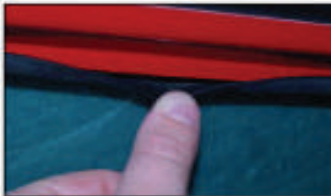

CL-M09 x 4

Installation

VOLKSWAGEN GOLF (MK5) ESTATE
VW-GOLF-E-E

SIDE SHADE INSTALLATION

x2

Installation

VOLKSWAGEN GOLF (MK5) ESTATE
VW-GOLF-E-E

SIDE SHADE INSTALLATION