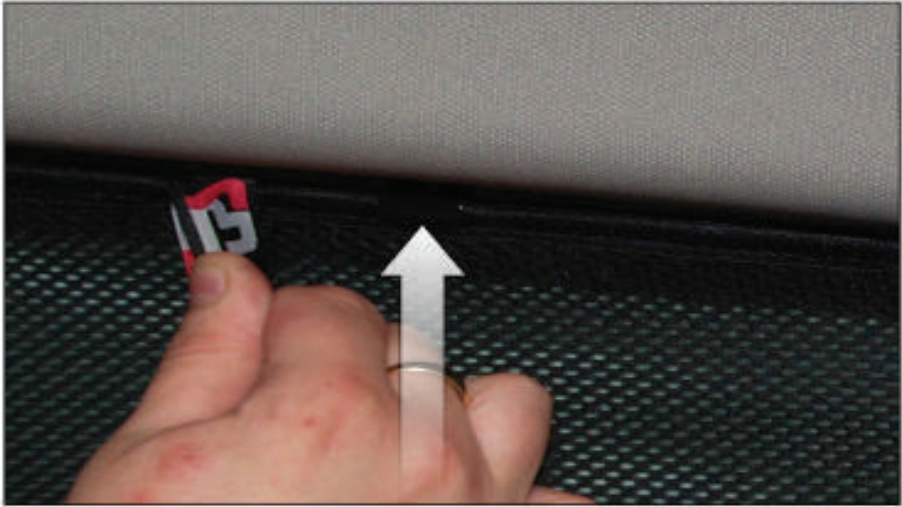

Installation

VOLKSWAGEN GOLF (MK5) ESTATE
VW-GOLF-E-E

REAR QUARTER SHADE INSTALLATION

X.2