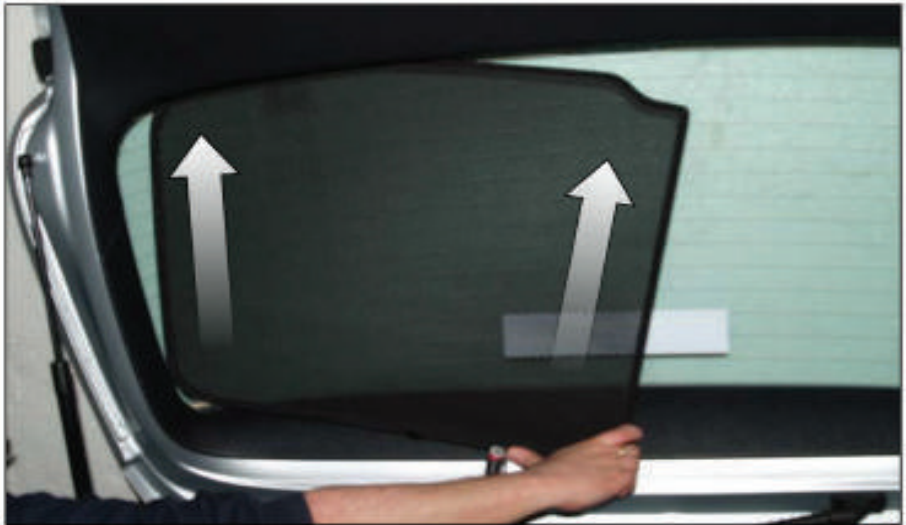

Installation

VOLKSWAGEN GOLF (MK5) ESTATE
VW-GOLF-E-E

TAILGATE SHADE INSTALLATION

X2