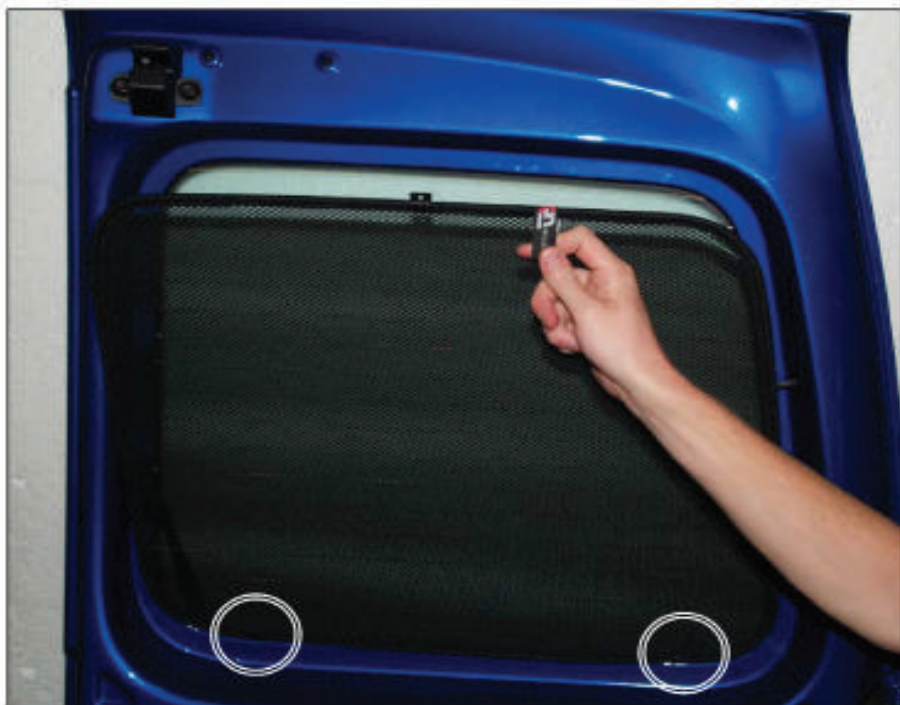

VOLKSWAGEN CADDY TWIN DOOR
VW-CADD-2-A

REAR SHADE INSTALLATION

Installation

VOLKSWAGEN CADDY TWIN DOOR
VW-CADD-2-A

REAR SHADE INSTALLATION

Installation

VOLKSWAGEN CADDY TWIN DOOR
VW-CADD-2-A

REAR SHADE INSTALLATION