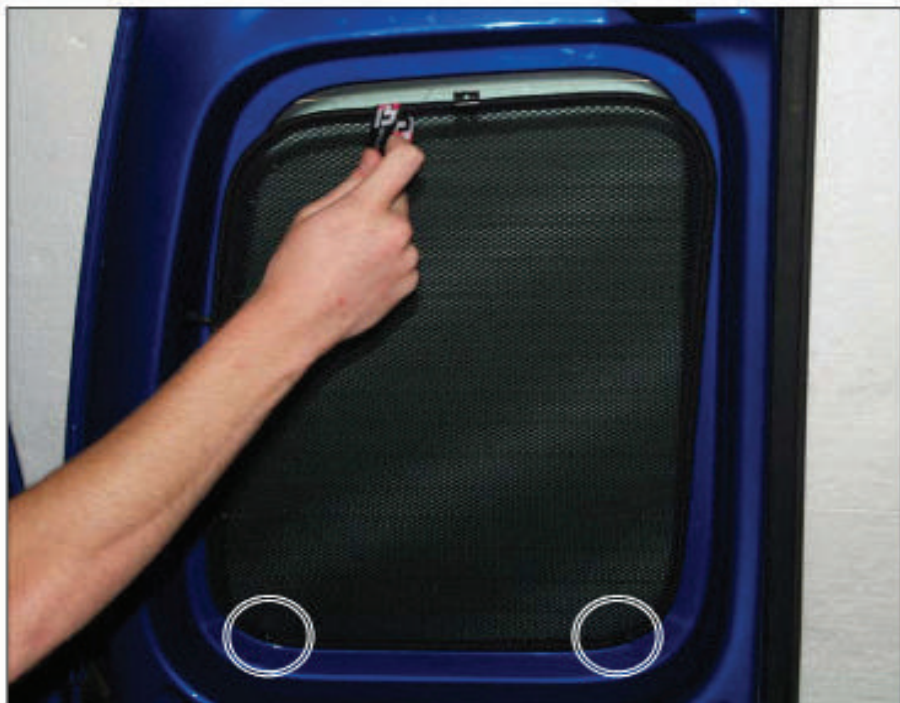

REAR SHADE INSTALLATION

Installation

VOLKSWAGEN CADDY TWIN DOOR
VW-CADD-2-A

REAR SHADE INSTALLATION

Installation

VOLKSWAGEN CADDY TWIN DOOR
VW-CADD-2-A

REAR SHADE INSTALLATION

Installation