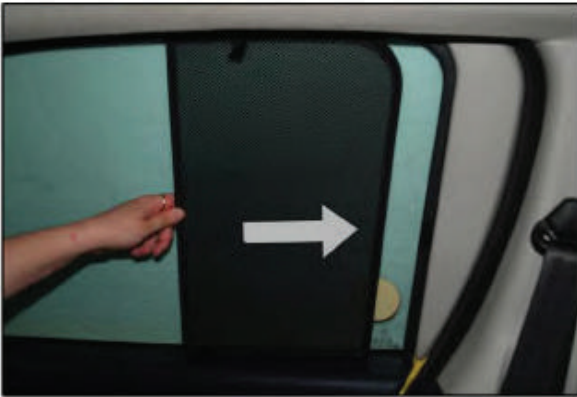

FRONT SIDE SHADE INSTALLATION