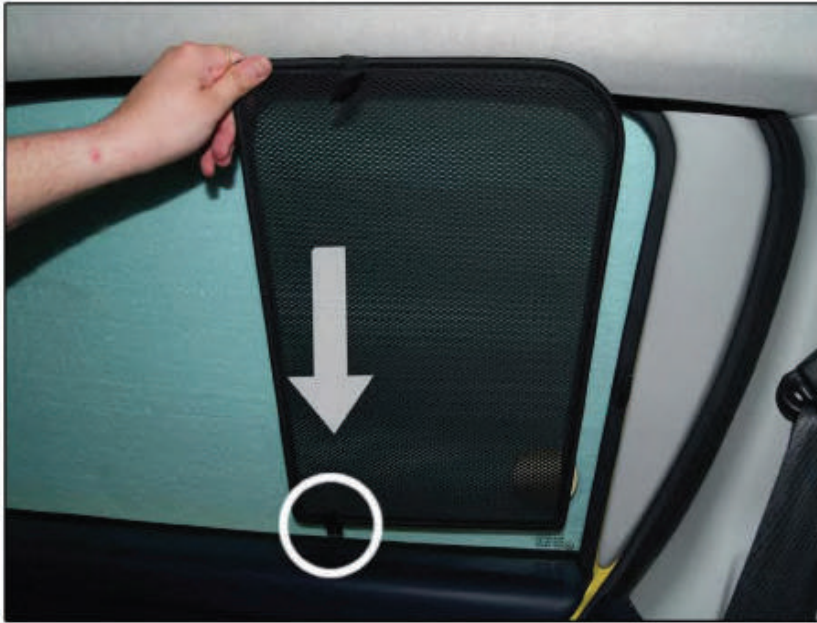

Installation

PEUGEOT 1007 3DR
PEU-1007-3-A

FRONT SIDE SHADE INSTALLATION

Installation

PEUGEOT 1007 3DR
PEU-1007-3-A

FRONT SIDE SHADE INSTALLATION

Installation

PEUGEOT 1007 3DR
PEU-1007-3-A