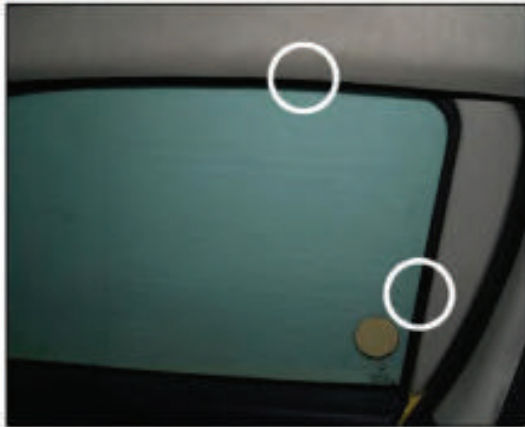

Installation Manual

PEUGEOT 1007 3DR
PEU-1007-3-A

COMPONENTS INCLUDED

SIDE WINDOWS X2

FRONT SIDE WINDOWS X2

TAILGATE WINDOW X2

CL-M02 x 6

CL-P02 x 4

CL-M03 x 2

CL-W01 x 1

Installation

PEUGEOT 1007 3DR
PEU-1007-3-A

SIDE SHADE INSTALLATION

Installation

PEUGEOT 1007 3DR
PEU-1007-3-A

SIDE SHADE INSTALLATION

Installation

PEUGEOT 1007 3DR
PEU-1007-3-A

FRONT SIDE SHADE INSTALLATION

Installation

PEUGEOT 1007 3DR
PEU-1007-3-A

FRONT SIDE SHADE INSTALLATION

Installation

PEUGEOT 1007 3DR
PEU-1007-3-A