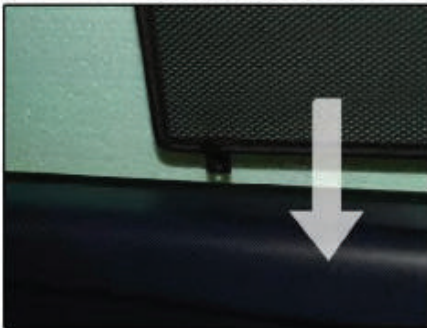

Installation

PEUGEOT 1007 3DR
PEU-1007-3-A

FRONT SIDE SHADE INSTALLATION

Installation

PEUGEOT 1007 3DR
PEU-1007-3-A

FRONT SIDE SHADE INSTALLATION

Installation

PEUGEOT 1007 3DR
PEU-1007-3-A