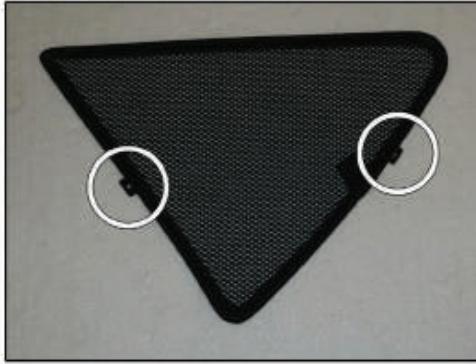

SIDE SHADE INSTALLATION

Installation

PEUGEOT 407 ESTATE
PEU-407-E-A

PORT SHADE INSTALLATION

Installation

PEUGEOT 407 ESTATE
PEU-407-E-A

PORT SHADE INSTALLATION

X2