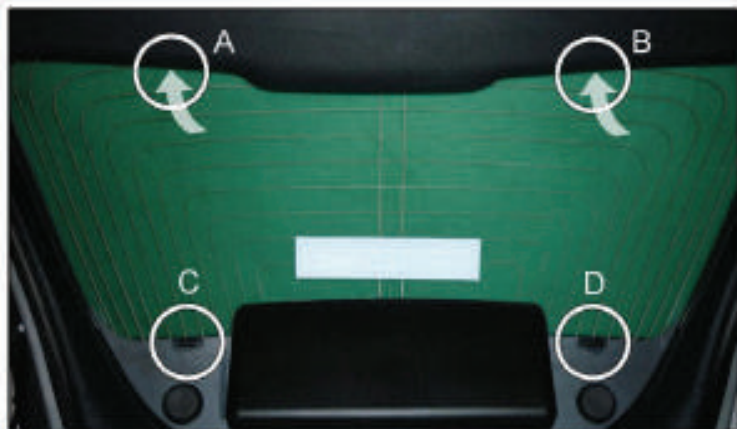

Installation

PEUGEOT 407 ESTATE
PEU-407-E-A

PORT SHADE INSTALLATION

Installation

PEUGEOT 407 ESTATE
PEU-407-E-A

TAILGATE SHADE INSTALLATION

Installation

PEUGEOT 407 ESTATE
PEU-407-E-A