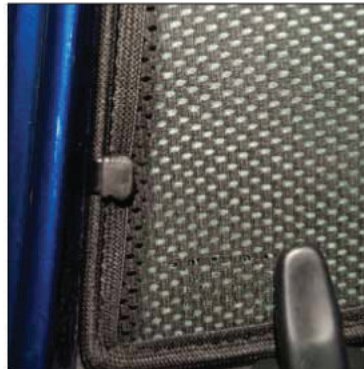

Installation

PEUGEOT 306 5DR

PEU-306-5-A

SIDE SHADE INSTALLATION