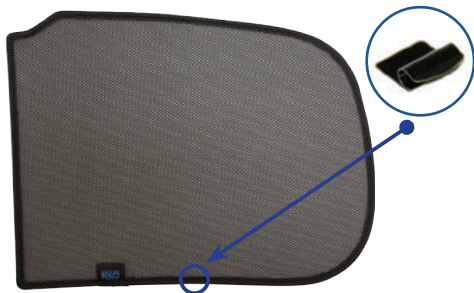

Installation

FORD FOCUS 5DR
FOR-FOCU-5-C

Components Needed

Tailgate Shade Installation

STEP 1