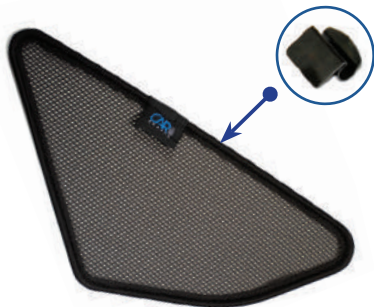

FORD FOCUS 5DR
FOR-FOCU-5-C

Components Needed

Port Shades

CL-M02 x 2

Port Shade Installation

STEP 1

STEP 2

STEP 3

STEP 4

Repeat this whole process for the other side

Installation

FORD FOCUS 5DR
FOR-FOCU-5-C

Components Needed

Tailgate Shades

CL-M12 x 2

CL-M14 x 1