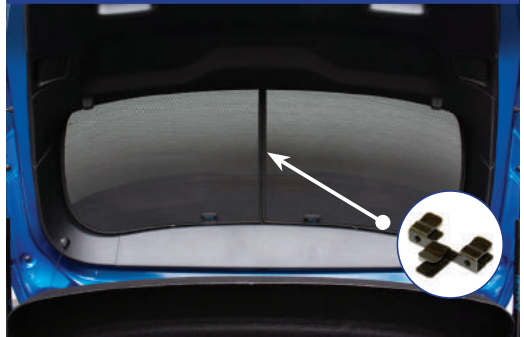

Tailgate Shade Installation

STEP 1

STEP 2

STEP 3

STEP 4

STEP 5

STEP 6

Repeat this whole process for the other side.

Installation

FORD FOCUS 5DR
FOR-FOCU-5-C

Tailgate Shade Installation

STEP 7

STEP 8

STEP 9

STEP 10

STEP 11