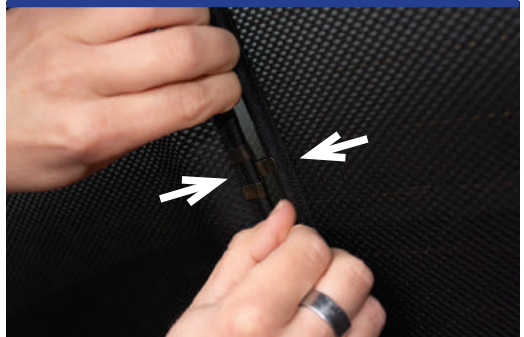

Tailgate Shade Installation

STEP 1

STEP 2

STEP 3

STEP 4

STEP 5

STEP 6

Repeat this whole process for the other side.

Installation

FORD FOCUS 5DR
FOR-FOCU-5-C

Tailgate Shade Installation

STEP 7

STEP 8

STEP 9

STEP 10

STEP 11