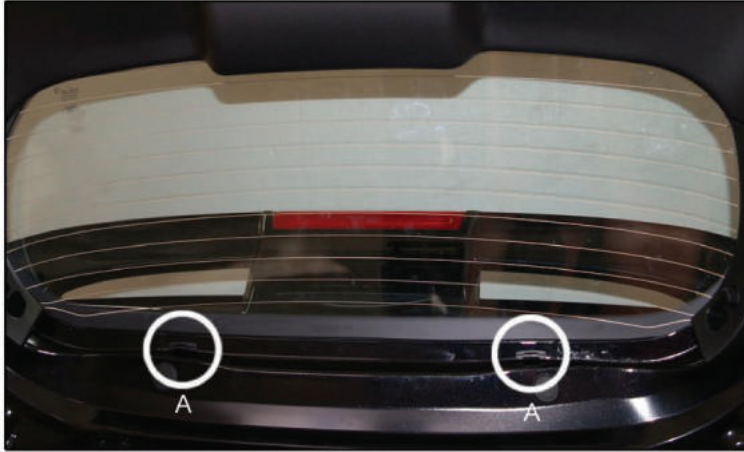

Installation

FORD FIESTA 3DR

FOR-FIES-3-B

TAILGATE SHADE INSTALLATION