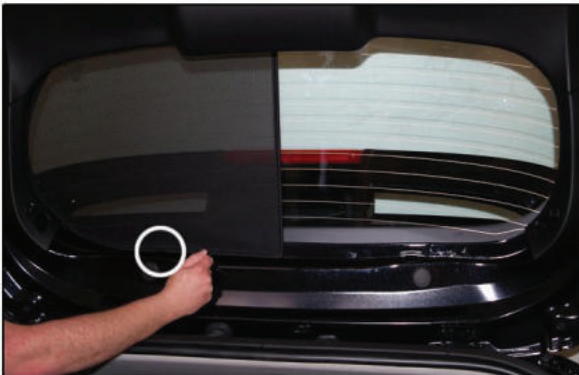

Installation

FORD FIESTA 3DR

FOR-FIES-3-B

TAILGATE SHADE INSTALLATION

Installation

FORD FIESTA 3DR

FOR-FIES-3-B

TAILGATE SHADE INSTALLATION