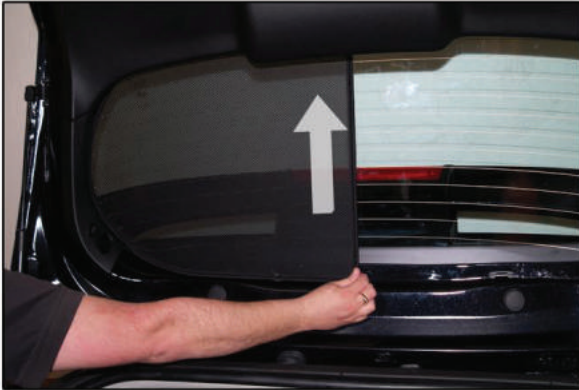

Installation

FORD FIESTA 3DR

FOR-FIES-3-B

TAILGATE SHADE INSTALLATION

Installation

FORD FIESTA 3DR

FOR-FIES-3-B

TAILGATE SHADE INSTALLATION