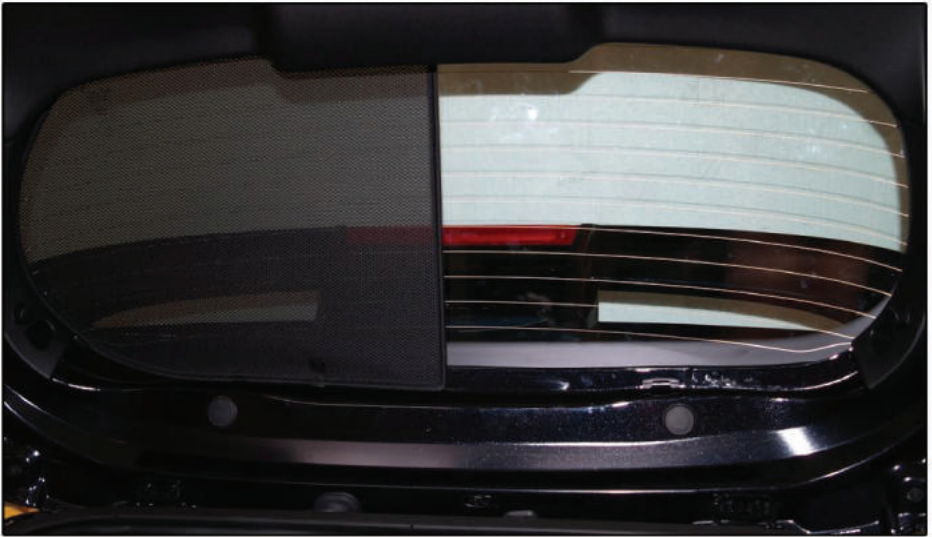

Installation

FORD FIESTA 3DR

FOR-FIES-3-B

TAILGATE SHADE INSTALLATION

X2