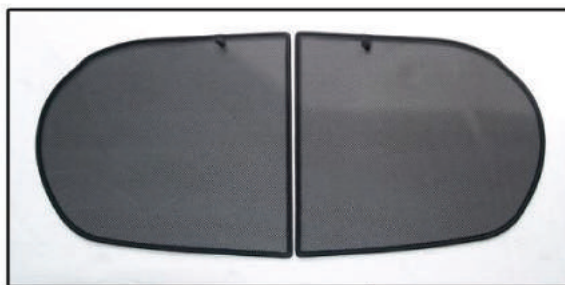

Installation Manual

FORD FIESTA 3DR
FOR-FIES-3-B

COMPONENTS INCLUDED

SIDE WINDOWS X2

TAILGATE WINDOW X2

CL-P02 x 2

CL-W01 x 1

Installation

FORD FIESTA 3DR

FOR-FIES-3-B

SIDE SHADE INSTALLATION

Installation

FORD FIESTA 3DR

FOR-FIES-3-B

SIDE SHADE INSTALLATION

X2