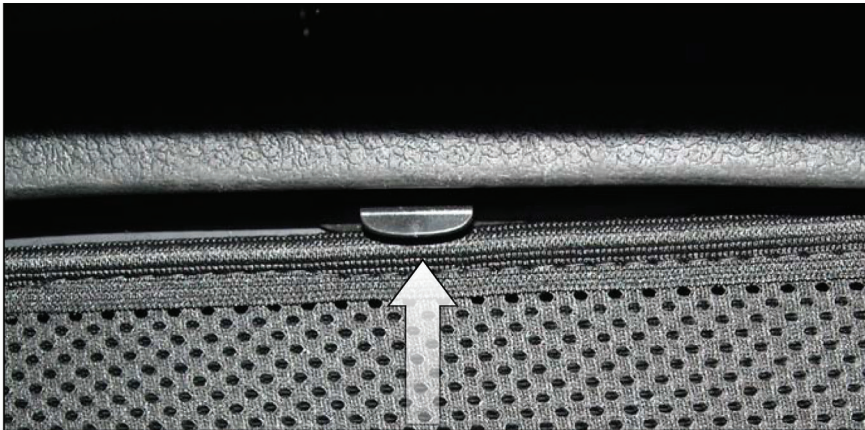

Installation

PEUGEOT 206 ESTATE

PEU-206-E-A

REAR SHADE INSTALLATION