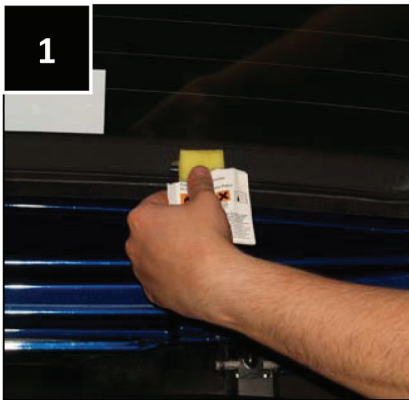

PORT/LOAD AREA SHADE INSTALLATION

Installation

PEUGEOT 206 ESTATE

PEU-206-E-A

REAR SHADE INSTALLATION

Installation

PEUGEOT 206 ESTATE

PEU-206-E-A