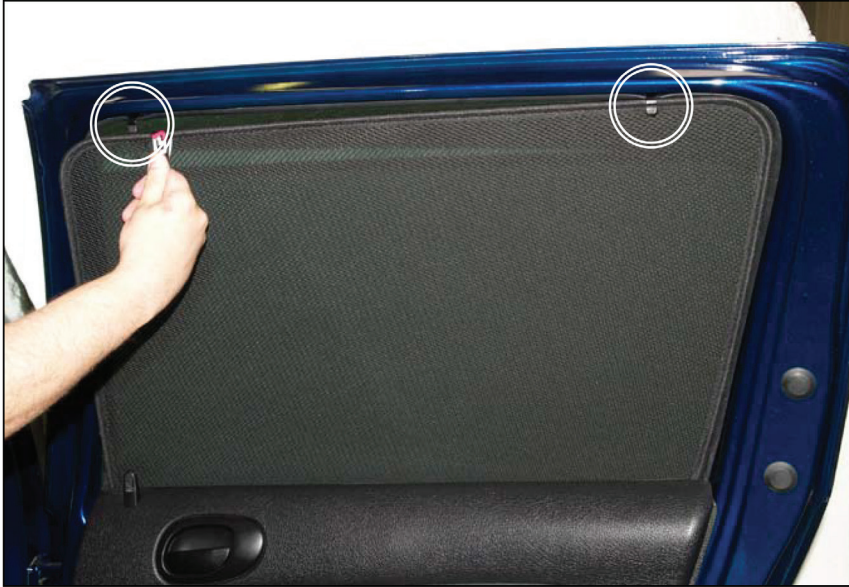

Installation

PEUGEOT 206 ESTATE

PEU-206-E-A

SIDE SHADE INSTALLATION