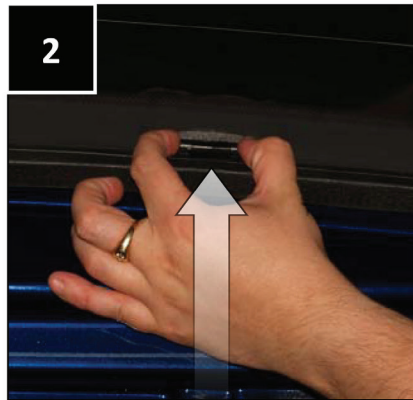

PORT/LOAD AREA SHADE INSTALLATION

Installation

PEUGEOT 206 ESTATE

PEU-206-E-A

REAR SHADE INSTALLATION

Installation

PEUGEOT 206 ESTATE

PEU-206-E-A