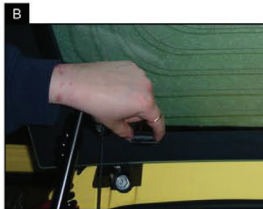

Installation

PEUGEOT 107 5DR

PEU-107-5-A

TAILGATE SHADE INSTALLATION