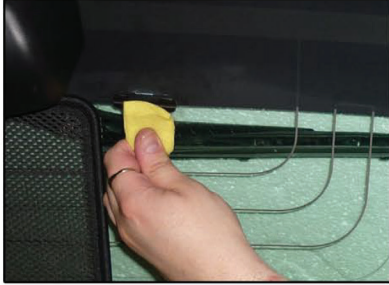

PEU-107-5-A

TAILGATE SHADE INSTALLATION

Installation

PEUGEOT 107 5DR

PEU-107-5-A

TAILGATE SHADE INSTALLATION

Installation

PEUGEOT 107 5DR