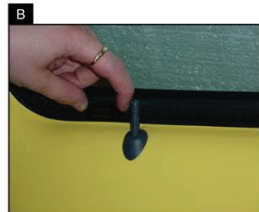

SIDE SHADE INSTALLATION