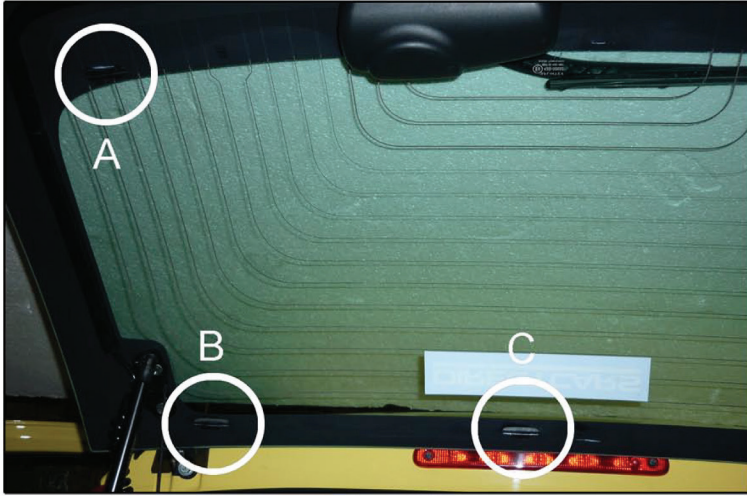

Installation

PEUGEOT 107 5DR

PEU-107-5-A

TAILGATE SHADE INSTALLATION