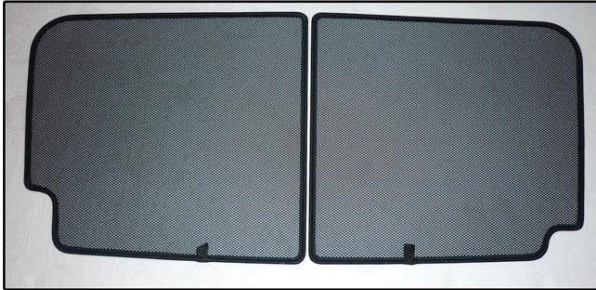

Installation Manual

PEUGEOT 107 5DR
PEU-107-5-A

COMPONENTS INCLUDED

SIDE WINDOWS X2

TAILGATE WINDOW X2

CL-P02 x 13

CL-W01 x 1

CL-A01 x 1

Installation

PEUGEOT 107 5DR

PEU-107-5-A

SIDE SHADE INSTALLATION

Installation

PEUGEOT 107 5DR

PEU-107-5-A

SIDE SHADE INSTALLATION