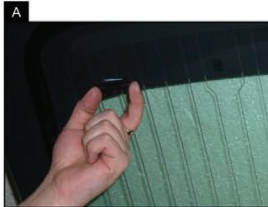

Installation

PEUGEOT 107 5DR

PEU-107-5-A

TAILGATE SHADE INSTALLATION