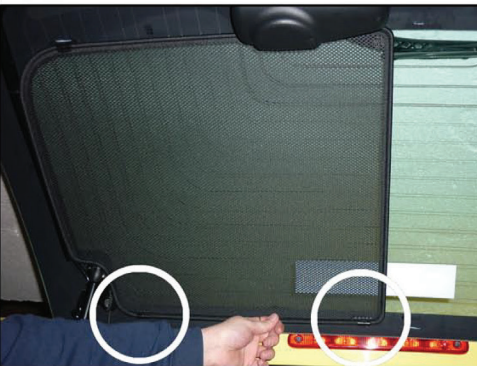

TAILGATE SHADE INSTALLATION

Installation

PEUGEOT 107 5DR

PEU-107-5-A

TAILGATE SHADE INSTALLATION

X2

Installation

PEUGEOT 107 5DR