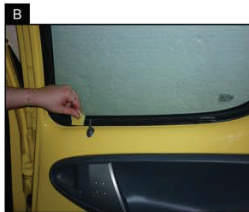

SIDE SHADE INSTALLATION