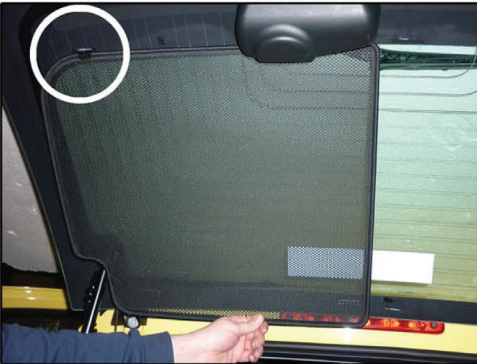

TAILGATE SHADE INSTALLATION

Installation

PEUGEOT 107 5DR

PEU-107-5-A

TAILGATE SHADE INSTALLATION

X2

Installation

PEUGEOT 107 5DR