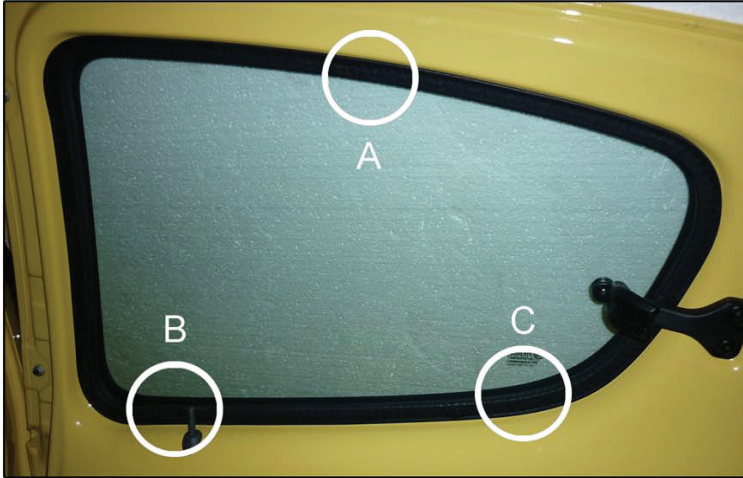

Installation

PEUGEOT 107 5DR

PEU-107-5-A

SIDE SHADE INSTALLATION