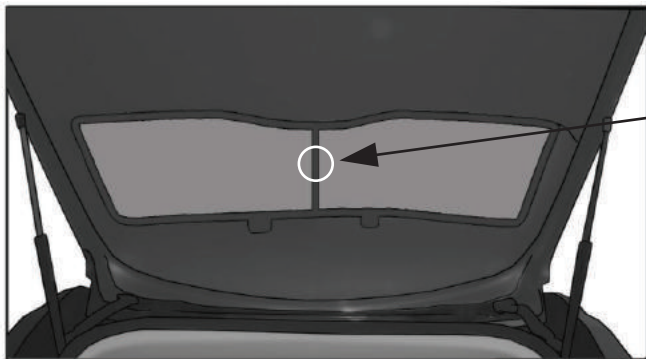

TAILGATE SHADE INSTALLATION