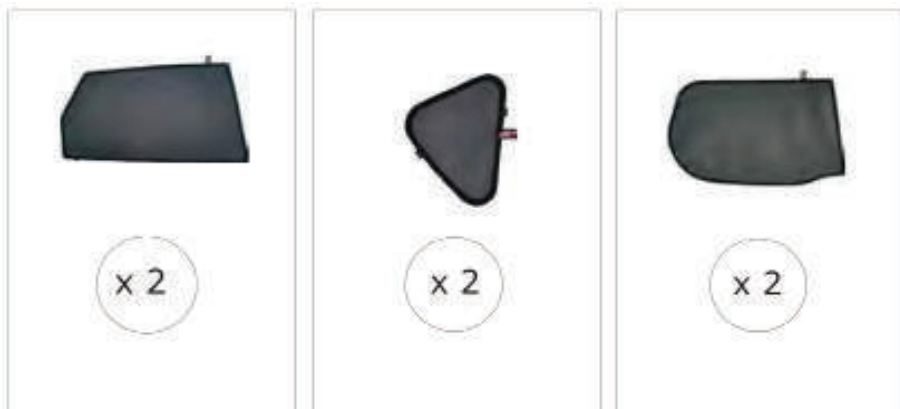

Installation Manual

KIA CEE'D 5DR
KIA-CEED-5-A

COMPONENTS INCLUDED

CL-M02 x 10

CL-P03 x 4

CL-W01 x 1

Installation

KIA CEE'D 5DR