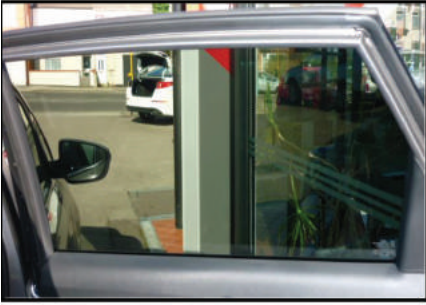

Installation

KIA CARENS 5DR

KIA-CARE-5-C

SIDE SHADE INSTALLATION