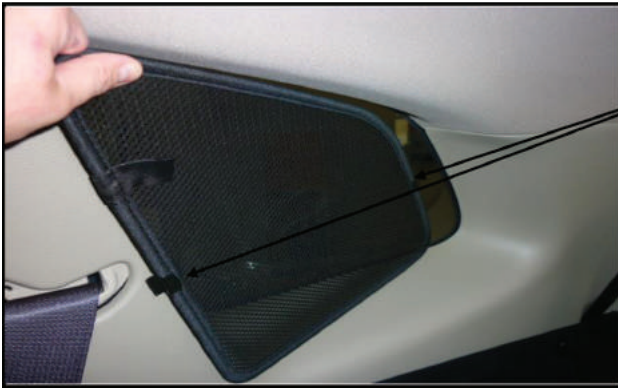

SIDE SHADE INSTALLATION

Installation

KIA CARENS 5DR

KIA-CARE-5-C

QUARTER LIGHT SHADE INSTALLATION

Installation

KIA CARENS 5DR

KIA-CARE-5-C